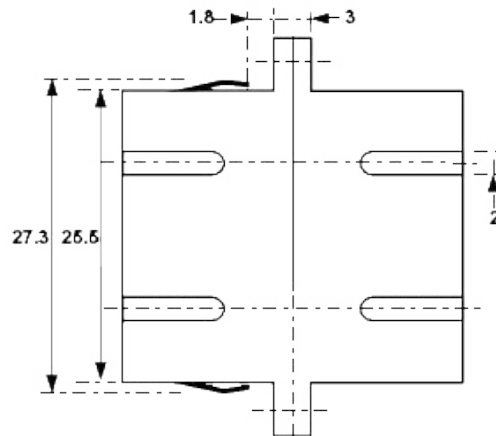

SC Adapter Specifications

SC multimode
Beige adapter
Simplex

Duplex

SC singlemode
Blue adapter
Simplex

Duplex

SC singlemode APC
Green adapter
Simplex

Duplex