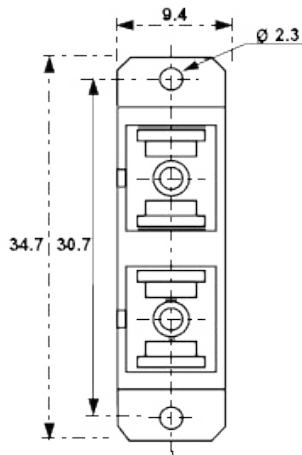

SC Adapter Specifications

SC multimode
Beige adapter
Simplex

Duplex

SC singlemode
Blue adapter
Simplex

Duplex

SC singlemode APC
Green adapter
Simplex

Duplex