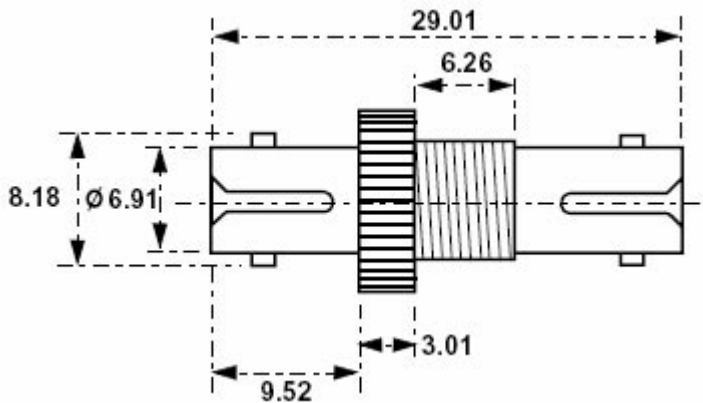

ST Adapter

ST Multimode Simplex
Black caps

ST Singlemode Simplex
Yellow caps