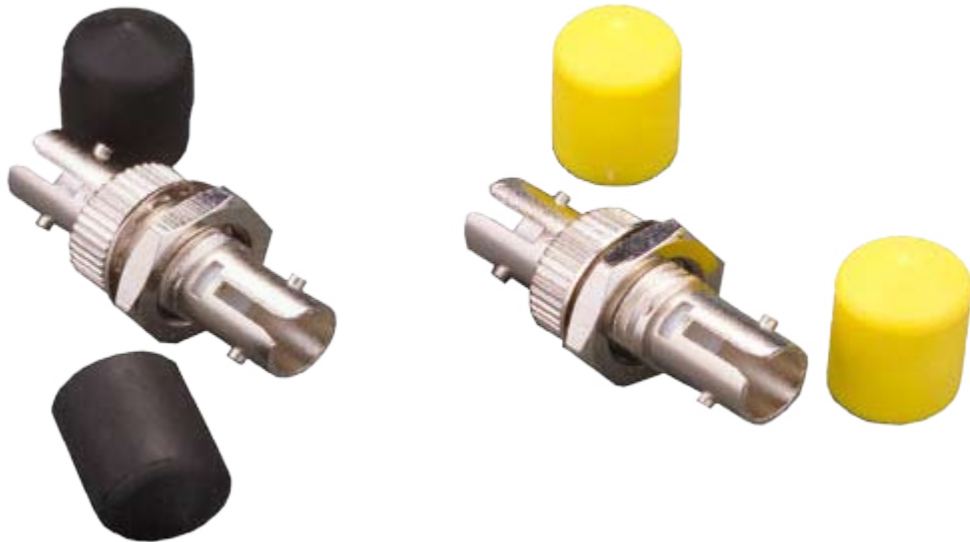

ST Adapter

ST Multimode Simplex
Black caps

ST Singlemode Simplex
Yellow caps