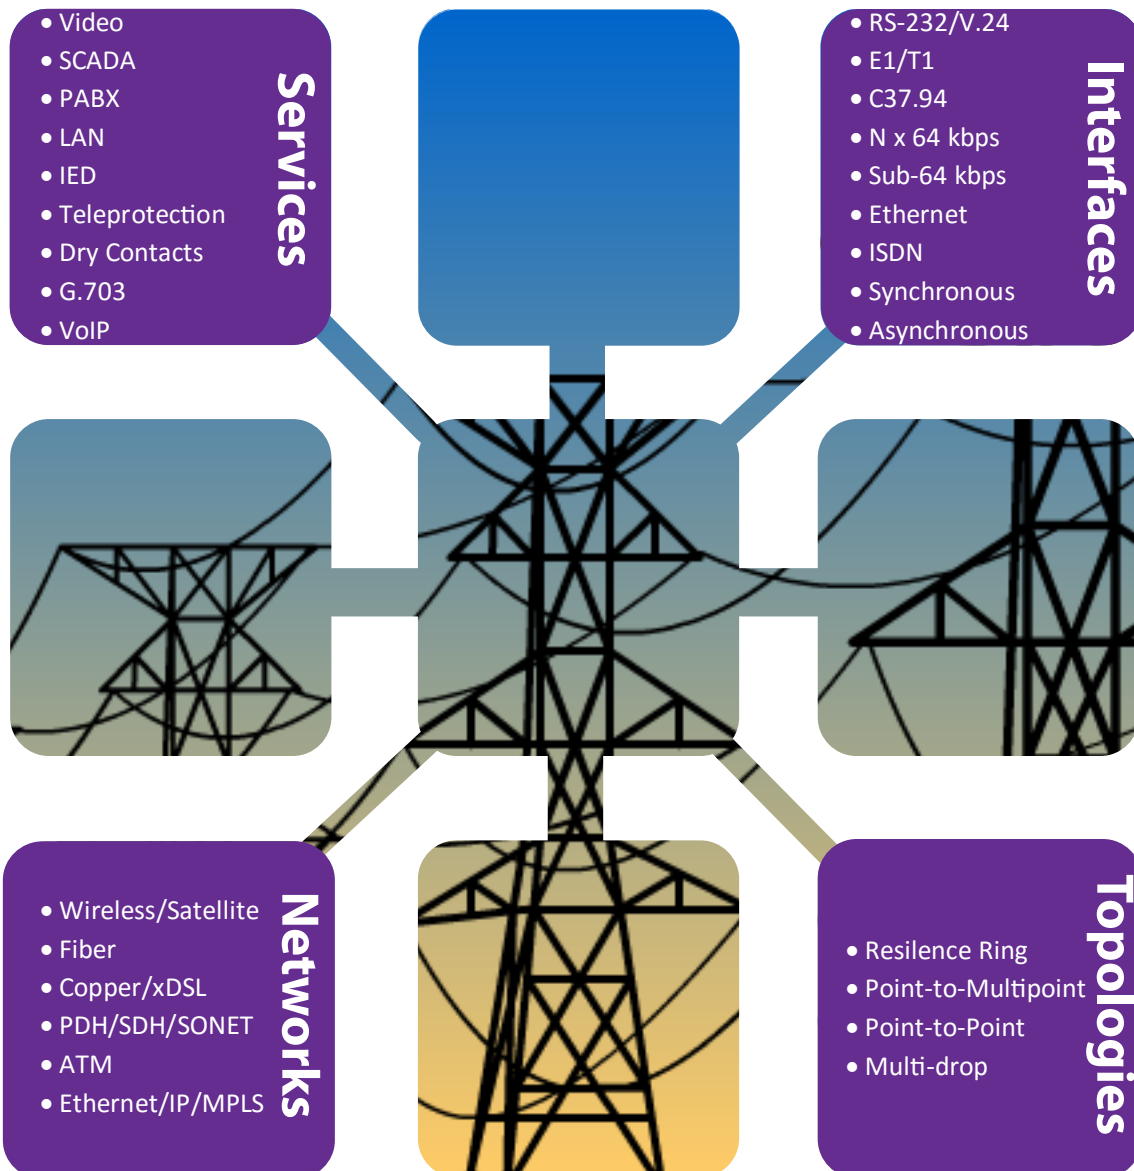

GEM

CABLE SOLUTIONS

Your Network's Edge

GEM CABLE SOLUTIONS
Bespoke products and solutions
Keeping you connected

SMARTER
GLOBAL
CONNECTIONS

Solution Versatility

Services, Interfaces, Networks, Topologies

Applications

Multiservice substation connectivity, migrating to IP communications, Smart Grid SCADA security, Teleprotection Connectivity, Transformer Site Backhaul, Utelco Services

Your Network's Edge

Products

Some example products