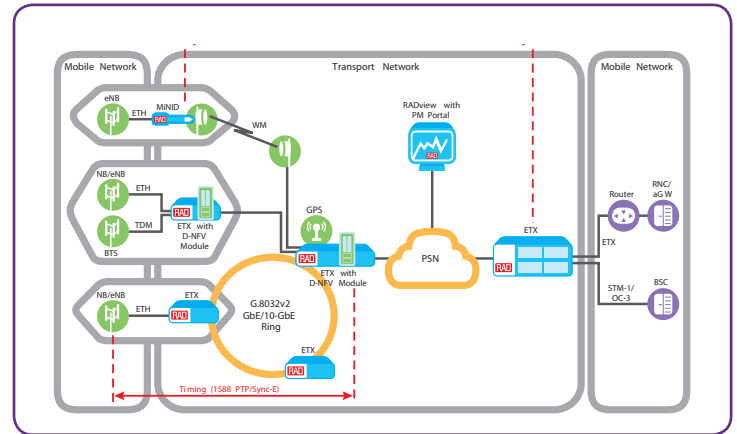

Multiservice substation connectivity, migrating to IP communications, Smart Grid SCADA security, Teleprotection Connectivity, Transformer Site Backhaul, Utelco Services

Your Network's Edge

Products

Some example products

MiNID
Miniature Programmable Network Interface Device

Megaplex-4
Next-Generation Multiservice Access Node

RADview
Network Management and Orchestration

ASMi
SHDSL Modems

ETX-5
Ethernet Service Aggregation Platform