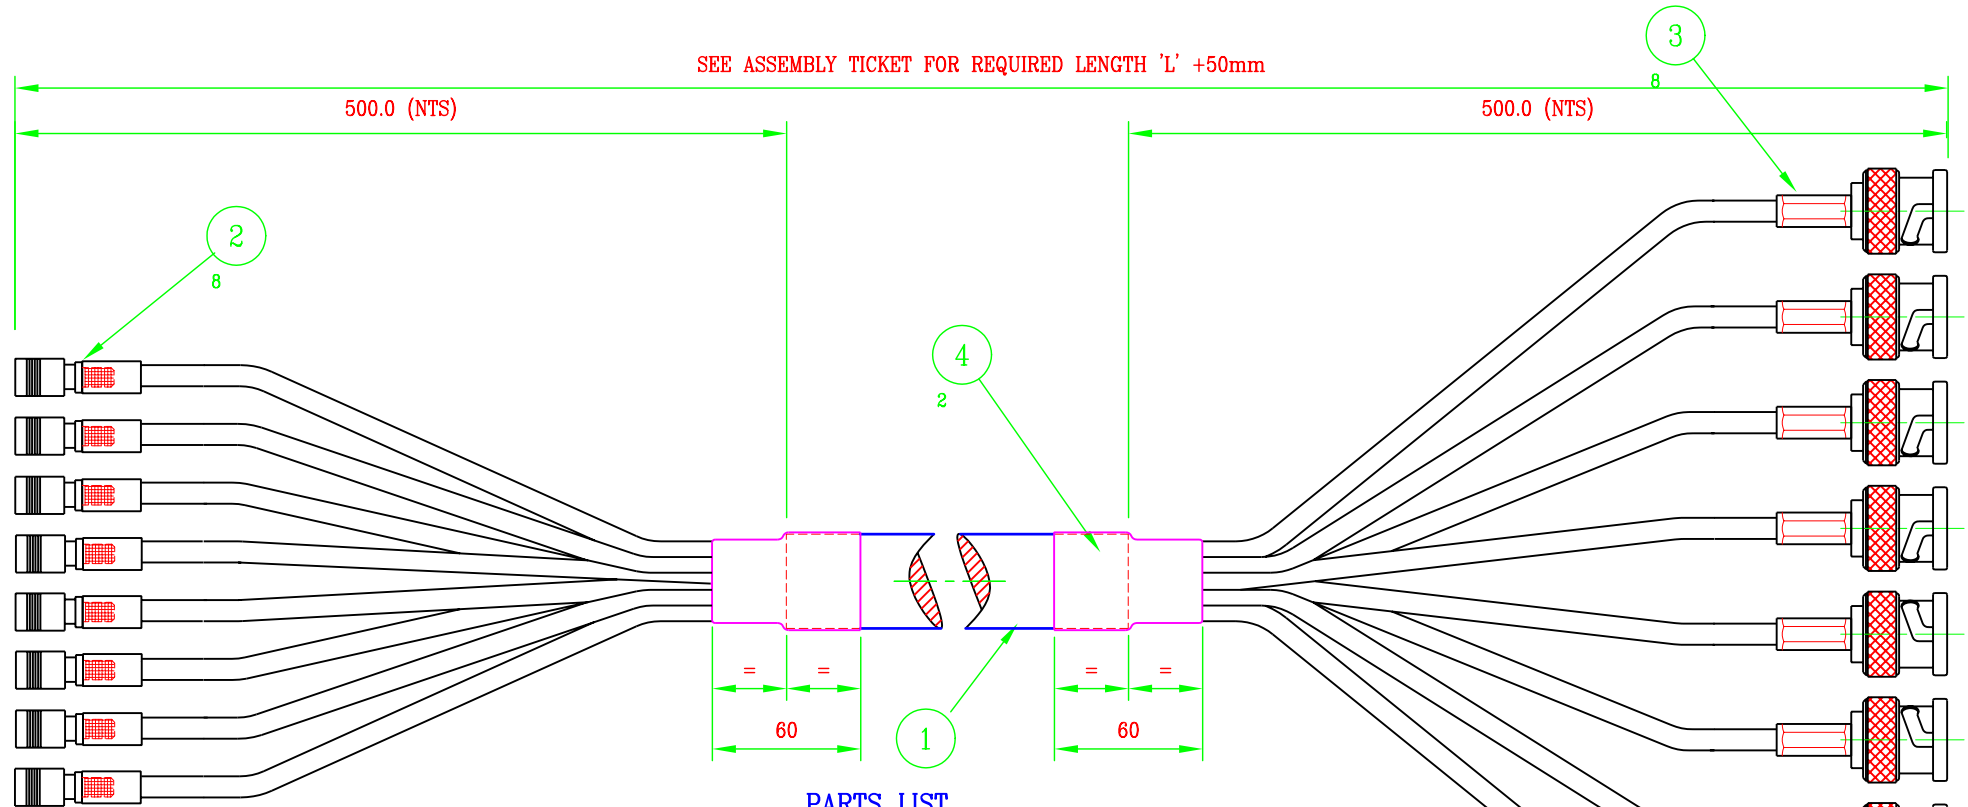

# BT3002 8 Core with BNC Plug to SMB Plug - (with Female Pins)

102-409

## PARTS LIST

ITEM No	FCA	DESCRIPTION	QTY
1		75Ω CABLE COAXIAL BT3002 8 CORE.	A/R
2		SMB PLUG(with female pins)	8
3		CONNECTOR BNC PLUG.	8
4		HEAT SHRINK SLEEVE 60.0mm. LONG.	2

Unit 10, The Dencora Centre, Campfield Road, St. Albans, Herts AL1 5HN, UK.