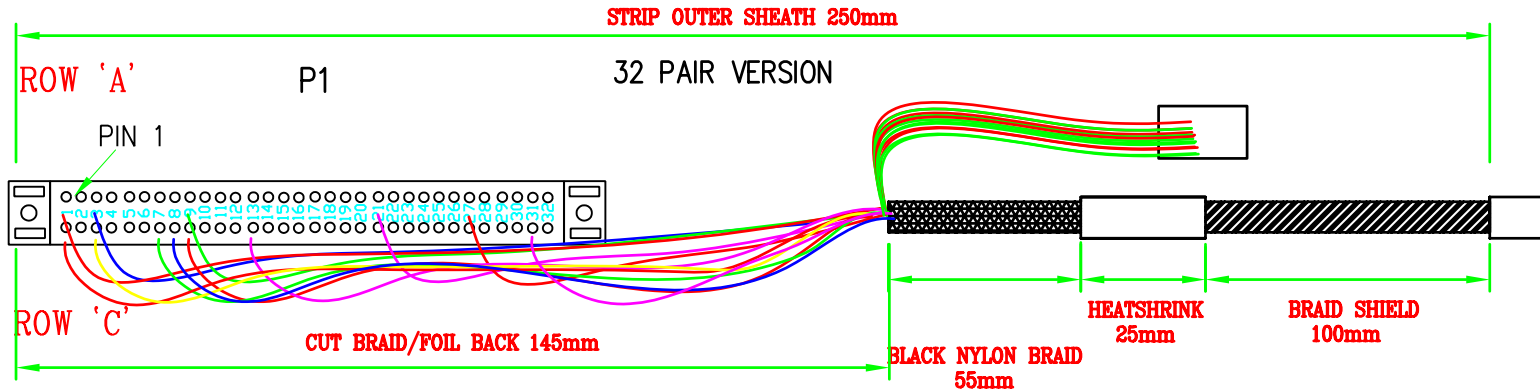

64 Way Euro Connector Open Ended Using 32 Pair

145-604

ALL WIRES FROM BLUE COTTON SET

ITEM	FCA	DESCRIPTION	QTY
1			
2		EURO CONNECTOR 64 WAY	1
3		BLACK NYLON BRAID 55mm	1
4		HEATSHRINK 25mm	1
5		HEATSHRINK 25mm	1
6			
7			
8			
9			

ALL WIRES FROM BLUE COTTON SET			
ROW A	PIN No	ROW C	PIN No
RED/BLUE	1	BLUE/RED	1
N/C	2	N/C	2
BLACK/BLUE	3	BLUE/BLACK	3
N/C	4	N/C	4
N/C	5	N/C	5
N/C	6	N/C	6
RED/BROWN	7	N/C	7
BROWN/RED	8	N/C	8
WHITE/BROWN	9	BROWN/WHITE	9
N/C	10	N/C	10
N/C	11	N/C	11
N/C	12	N/C	12
GREEN/RED	13	N/C	13
N/C	14	N/C	14
WHITE/GREEN	15	GREEN/WHITE	15
N/C	16	N/C	16
N/C	17	N/C	17
N/C	18	N/C	18
RED/GREEN	19	N/C	19
N/C	20	N/C	20
WHITE/ORANGE	21	ORANGE/WHITE	21
N/C	22	N/C	22
N/C	23	N/C	23
N/C	24	N/C	24
ORANGE/RED	25	N/C	25
N/C	26	N/C	26
WHITE/BLUE	27	BLUE/WHITE	27
N/C	28	N/C	28
N/C	29	N/C	29
N/C	30	N/C	30
RED/ORANGE	31	N/C	31
N/C	32	N/C	32