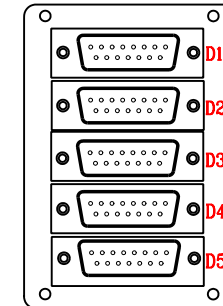

# KP Equipe P2 21122.6 2 x 15 Way D-Type to 2 x 32 Euro Connector

148-304

KP EQUIPE 21122.6 P2

Row A	Colour Code	Row C	Colour Code
1	N/C	1	N/C
2	N/C	2	N/C
3	N/C	3	N/C
4	N/C	4	N/C
5	N/C	5	N/C
6	N/C	6	N/C
7	WHITE/BROWN	7	BROWN/WHITE
8	WHITE/GREEN	8	GREEN/WHITE
9	WHITE/ORANGE	9	ORANGE/WHITE
10	WHITE/BLUE	10	BLUE/WHITE
11	YELLOW/BROWN	11	BROWN/YELLOW
12	YELLOW/GREEN	12	GREEN/YELLOW
13	YELLOW/ORANGE	13	ORANGE/YELLOW
14	YELLOW/BLUE	14	BLUE/YELLOW
15	BLACK/BROWN	15	BROWN/BLACK
16	BLACK/GREEN	16	GREEN/BLACK
17	N/C	17	Drain Wire
18	BLACK/ORANGE	18	ORANGE/BLACK
19	BLACK/BLUE	19	BLUE/BLACK
20	RED/BROWN	20	BROWN/RED
21	RED/GREEN	21	GREEN/RED
22	RED/ORANGE	22	ORANGE/RED
23	RED/BLUE	23	BLUE/RED
24	WHITE/BROWN	24	BROWN/WHITE
25	WHITE/GREEN	25	GREEN/WHITE
26	WHITE/ORANGE	26	ORANGE/WHITE
27	WHITE/BLUE	27	BLUE/WHITE
28	N/C	28	N/C
29	N/C	29	N/C
30	N/C	30	N/C
31	N/C	31	N/C
32	N/C	32	N/C

ALL WIRE FROM BLUE COTTON SET

15 WAY D-Type 4	
PIN	WIRE
1	N/C
2	RED/BLUE
3	BLACK/ORANGE
4	WHITE/BROWN
5	RED/GREEN
6	WHITE/BLUE
7	N/C
8	N/C
9	BLUE/RED
10	ORANGE/BLACK
11	BROWN/WHITE
12	GREEN/RED
13	BLUE/WHITE
14	N/C
15	N/C

PINS 2,4,6,9,11,13 FROM BLUE COTTON SET

15 WAY D-Type 5	
PIN	WIRE
1	N/C
2	YELLOW/GREEN
3	WHITE/BROWN
4	YELLOW/ORANGE
5	WHITE/BLUE
6	BLACK/GREEN
7	N/C
8	N/C
9	GREEN/YELLOW
10	BROWN/WHITE
11	ORANGE/YELLOW
12	BLUE/WHITE
13	GREEN/BLACK
14	N/C
15	N/C

PCA	Description	Qty
	32 Pair Cable	
	64 Way Euro Connector (Wire Wrap) + Hood	1
	Black Nylon Braid 60mm	1
	Black Heatshrink 1 x 25mm 1 x 35 mm	2
	15 Way D-Type Socket	2
	Female Hex Screw Lock	2

D-TYPE IS OUTSIDE PLATE