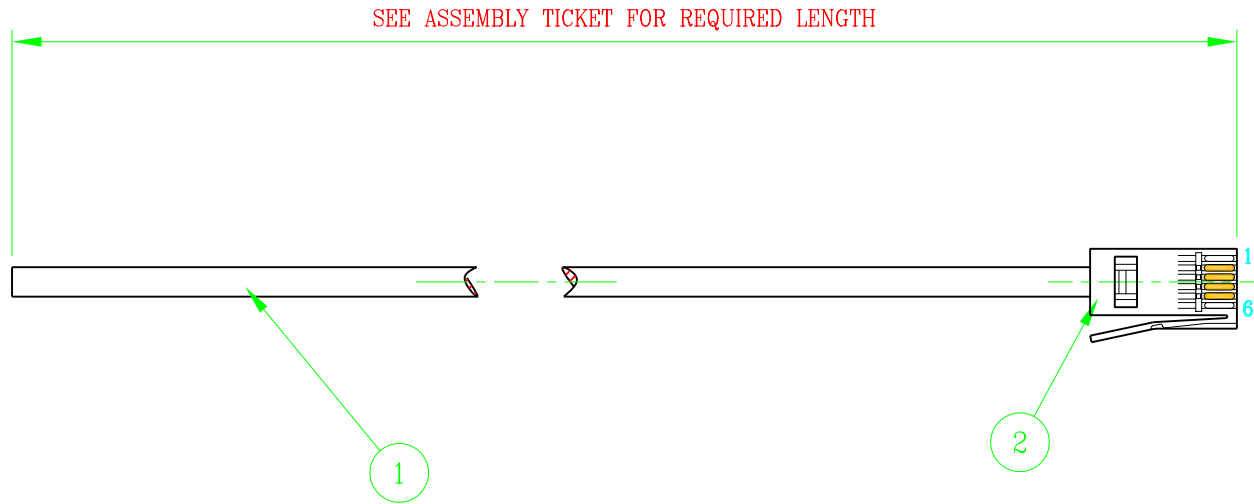

BT431A Plug Open Ended Using 2 Pair CW1308

145-384

| WIRE LIST | |
|-----------|---------------|
| PIN No | WIRE COLOUR |
| 1 | NOT CONNECTED |
| 2 | WHITE/ORANGE |
| 3 | WHITE/BLUE |
| 4 | BLUE/WHITE |
| 5 | ORANGE/WHITE |
| 6 | NOT CONNECTED |

PARTS LIST

| ITEM No | FCA | DESCRIPTION | QTY |
|---------|-----|------------------------|-----|
| 1 | | CABLE CW1308 2 PAIR. | A/R |
| 2 | | CONNECTOR BT431A PLUG. | 1 |
| | | | |
| | | | |