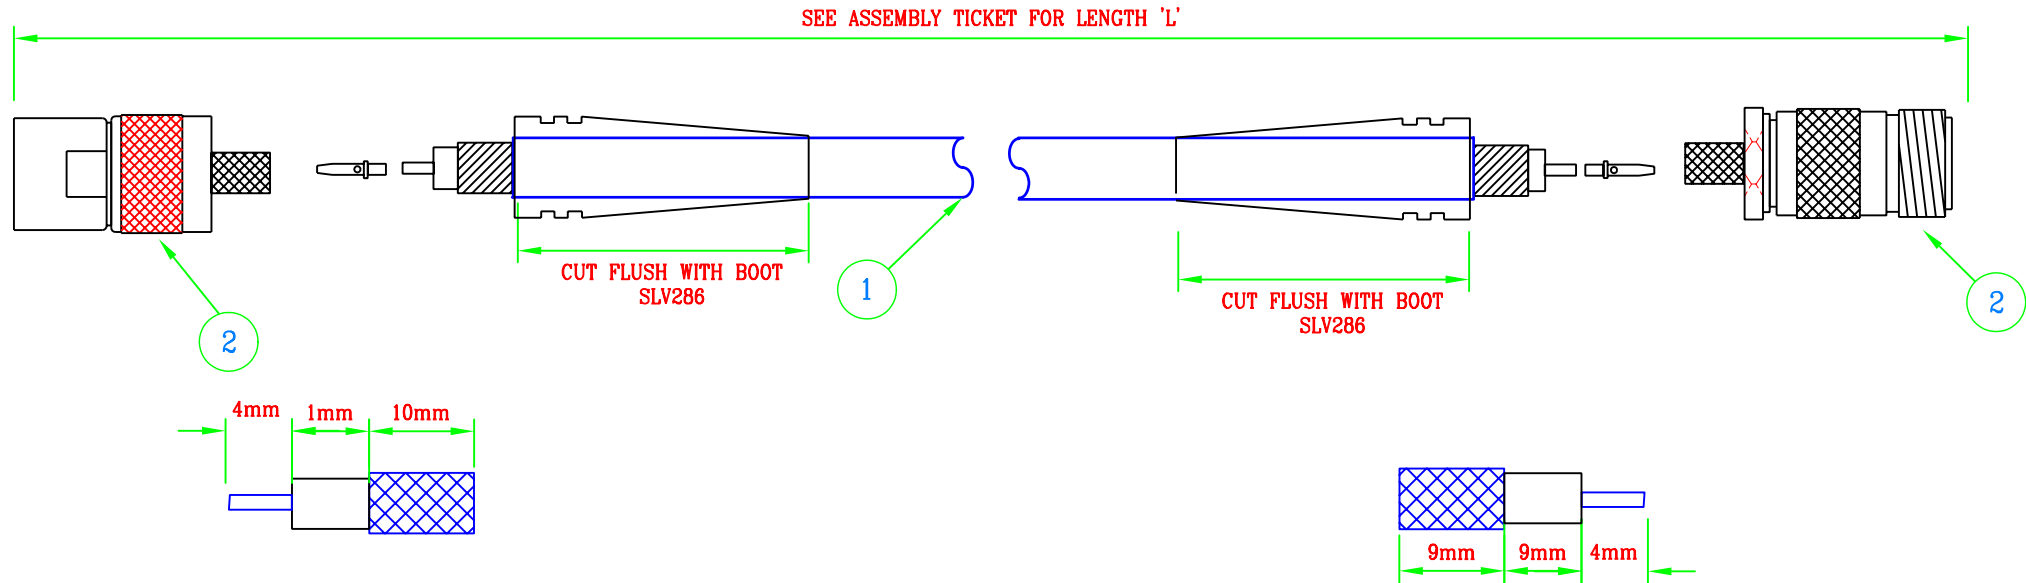

Male N Type to Female N Type Using GBC400 Coaxial Cable

112-405

PARTS LIST

ITEM No	FCA	DESCRIPTION	QTY
1		GBC400 COAXIAL CABLE	A/R
2		N TYPE STRAIGHT MALE FOR GBC/LMR400	2
3		N TYPE STRAIGHT FEMALE FOR GBC/LMR400	2
4		SLV.HEAT SHRINK 12.7 BLK 40mm	2
5		N TYPE STRAIGHT MALE FOR LBC/LMR400	2