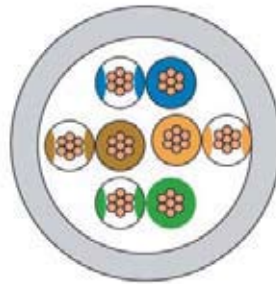

CAT 5E U/UTP Patch

Unscreened Twisted Pair 125MHz

Application

Generic cabling systems. Patch and work area cable

Standards

EN 50173-1; ISO/IEC 11801; EN 50288-3-2; IEC61156-6;

Fire rating

PVC : IEC 60332-1
 LSOH : IEC 60754-2; IEC 61034, IEC 60332-1

Construction

Conductor	Stranded copper wire \varnothing 0.14 mm ²
Insulation	PE, \varnothing 0,8 mm
Twisting	2 cores to the pair
Cable lay up	4 pairs
Lay up diameter	\varnothing 3,6 mm
Sheath	Flame retardant PVC Flame retardant and halogen free LSOH

CAT 5E U/UTP Patch

Electrical Properties

at 20°C

DC loop resistance		□ 250 Ω/km
Resistance unbalance		□ 2%
Insulation resistance	(500 V)	□ 5000 M Ωxkm
Capacitance	at 800 Hz	Nom. 50 nF/km
Capacitance unbalance	(pair to ground)	□ 300 pF/km
Mean Characteristic impedance	(@100 MHz)	100 ± 5 Ω
Nominal velocity of propagation		0,7 c
Propagation delay		□ 550 ns/100 m
Delay skew		□ 10 ns/100 m

Technical Data

Description	Variant	Colour	Outher diameter (D) mm	Delivery form	Weigth kg/km	DCD No.	El. No	DCN No.
Cat 5E U/UTP patch 4x2/0.14 mm ²	PVC	Grey, RAL7035	5,2	Drum 500m	29	DCD10707-00500DP	1089227	791551
Cat 5E U/UTP patch 4x2/0.14 mm ²	PVC	Red, RAL3018	5,2	Drum 500m	29	DCD10708-00500DP	1080913	791554
Cat 5E U/UTP patch 4x2/0.14 mm ²	PVC	Green, RAL6018	5,2	Drum 500m	29	DCD10709-00500DP	1080914	791555
Cat 5E U/UTP patch 4x2/0.14 mm ²	PVC	Yellow, RAL1018	5,2	Drum 500m	29	DCD10710-00500DP	1080915	791556
Cat 5E U/UTP patch 4x2/0.14 mm ²	PVC	Blue, RAL5012	5,2	Drum 500m	29	DCD10711-00500DP	1080916	791557
Cat 5E U/UTP patch 4x2/0.14 mm ²	LSOH	Grey, RAL7035	5,2	Drum 500m	26	DCD10713-00500DP	1089260	791571