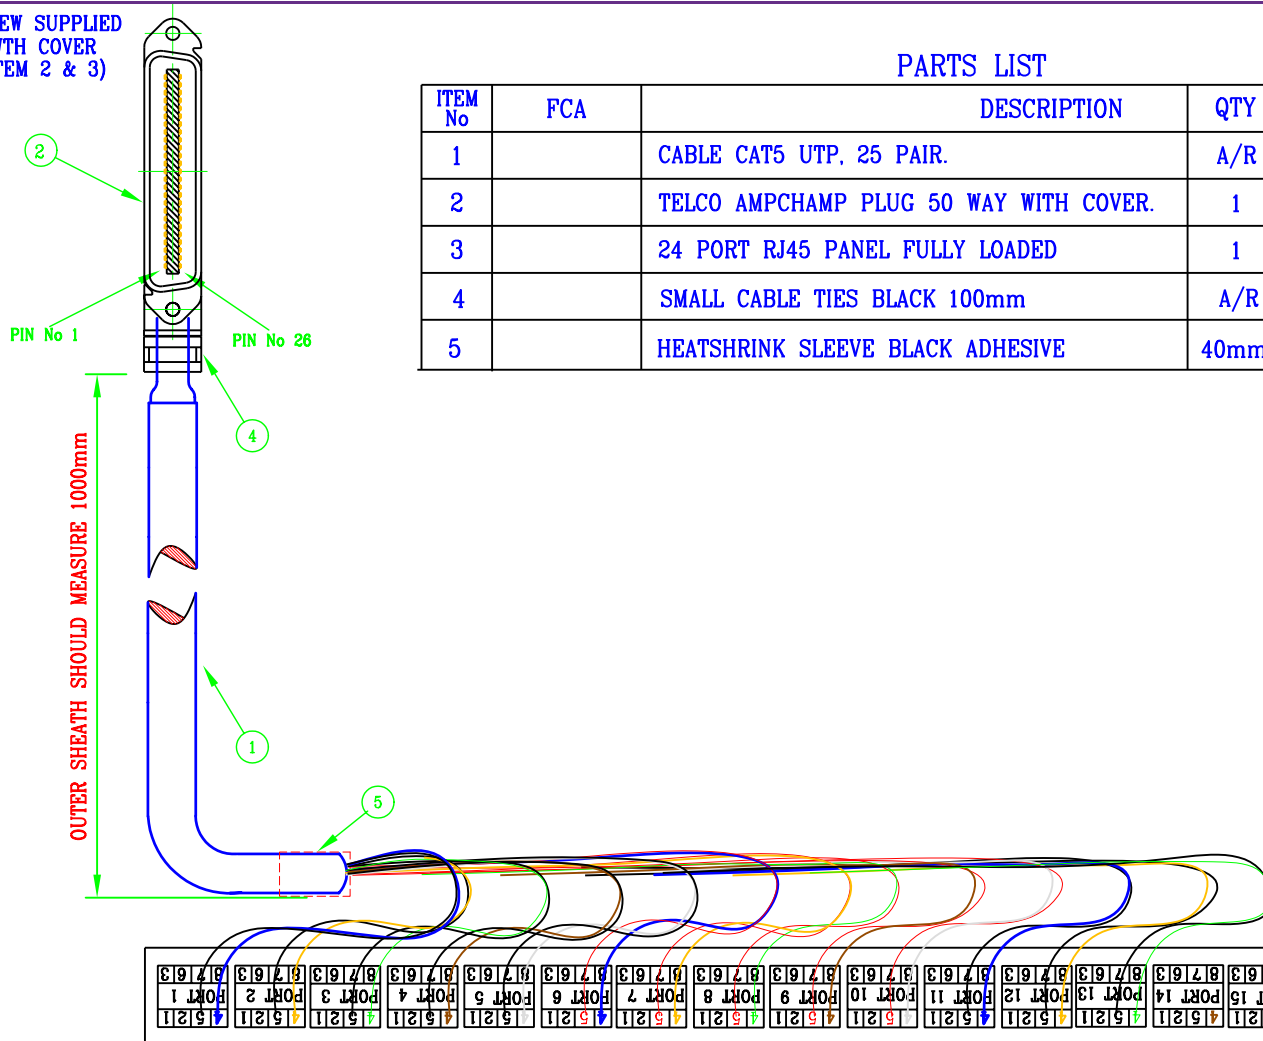

# Male Telco 50 Way - RJ45 24 Port Panel Using Cat5 - 25 Pair

148-147

SCREW SUPPLIED WITH COVER (ITEM 2 & 3)

## PARTS LIST

ITEM No	FCA	DESCRIPTION	QTY
1		CABLE CAT5 UTP, 25 PAIR.	A/R
2		TELCO AMPCHAMP PLUG 50 WAY WITH COVER.	1
3		24 PORT RJ45 PANEL FULLY LOADED	1
4		SMALL CABLE TIES BLACK 100mm	A/R
5		HEATSHRINK SLEEVE BLACK ADHESIVE	40mm

CONNECTOR 50 WAY AMPCHAMP			
PIN No	WIRE COLOUR	Port No	PIN No
1	BLUE/WHITE	1	4
26	WHITE/BLUE	1	5
2	ORANGE/WHITE	2	4
27	WHITE/ORANGE	2	5
3	GREEN/WHITE	3	4
28	WHITE/GREEN	3	5
4	BROWN/WHITE	4	4
29	WHITE/BROWN	4	5
5	GREY/WHITE	5	4
30	WHITE/GREY	5	5
6	BLUE/RED	6	4
31	RED/BLUE	6	5
7	ORANGE/RED	7	4
32	RED/ORANGE	7	5
8	GREEN/RED	8	4
33	RED/GREEN	8	5
9	BROWN/RED	9	4
34	RED/BROWN	9	5
10	GREY/RED	10	4
35	RED/GREY	10	5
11	BLUE/BLACK	11	4
36	BLACK/BLUE	11	5
12	ORANGE/BLACK	12	4
37	BLACK/ORANGE	12	5
13	GREEN/BLACK	13	4

CONNECTOR 50 WAY AMPCHAMP			
PIN No	WIRE COLOUR	Port No	PIN No
38	BLACK/GREEN	13	5
14	BROWN/BLACK	14	4
39	BLACK/BROWN	14	5
15	GREY/BLACK	15	4
40	BLACK/GREY	15	5
16	BLUE/YELLOW	16	4
41	YELLOW/BLUE	16	5
17	ORANGE/YELLOW	17	4
42	YELLOW/ORANGE	17	5
18	GREEN/YELLOW	18	4
43	YELLOW/GREEN	18	5
19	BROWN/YELLOW	19	4
44	YELLOW/BROWN	19	5
20	GREY/YELLOW	20	4
45	YELLOW/GREY	20	5
21	BLUE/VIOLET	21	4
46	VIOLET/BLUE	21	5
22	ORANGE/VIOLET	22	4
47	VIOLET/ORANGE	22	5
23	GREEN/VIOLET	23	4
48	VIOLET/GREEN	23	5
24	BROWN/VIOLET	24	4
49	VIOLET/BROWN	24	5
25	GREY/VIOLET		
50	VIOLET/GREY		