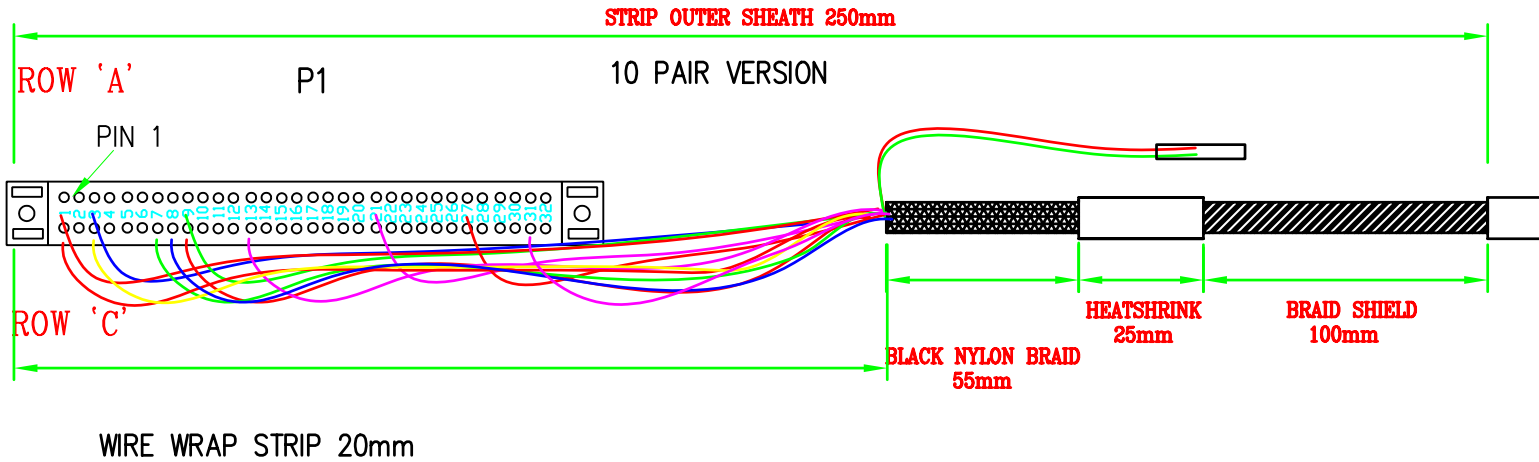

64 Way Euro Connector Open Ended Using 10 Pair Cable

145-375

ITEM	FCA	DESCRIPTION	QTY
1			
2		EURO CONNECTOR 64 WAY	1
3		EURO CONNECTOR 96 WAY HOOD	1
4		BLACK NYLON BRAID 55mm	1
5		HEATSHRINK 25mm	1
6		HEATSHRINK 25mm	1
7			
8			
9			

ROW A	PIN No	ROW C	PIN No
RED/BLUE	1	BLUE/RED	1
N/C	2	N/C	2
WHITE/GREY	3	GREY/WHITE	3
N/C	4	N/C	4
N/C	5	N/C	5
N/C	6	N/C	6
RED/BROWN	7	N/C	7
BROWN/RED	8	N/C	8
WHITE/BROWN	9	BROWN/WHITE	9
N/C	10	N/C	10
N/C	11	N/C	11
N/C	12	N/C	12
GREEN/RED	13	N/C	13
N/C	14	N/C	14
WHITE/GREEN	15	GREEN/WHITE	15
N/C	16	N/C	16
N/C	17	N/C	17
N/C	18	N/C	18
RED/GREEN	19	N/C	19
N/C	20	N/C	20
WHITE/ORANGE	21	ORANGE/WHITE	21
N/C	22	N/C	22
N/C	23	N/C	23
N/C	24	N/C	24
ORANGE/RED	25	N/C	25
N/C	26	N/C	26
WHITE/BLUE	27	BLUE/WHITE	27
N/C	28	N/C	28
N/C	29	N/C	29
N/C	30	N/C	30
RED/ORANGE	31	N/C	31
N/C	32	N/C	32