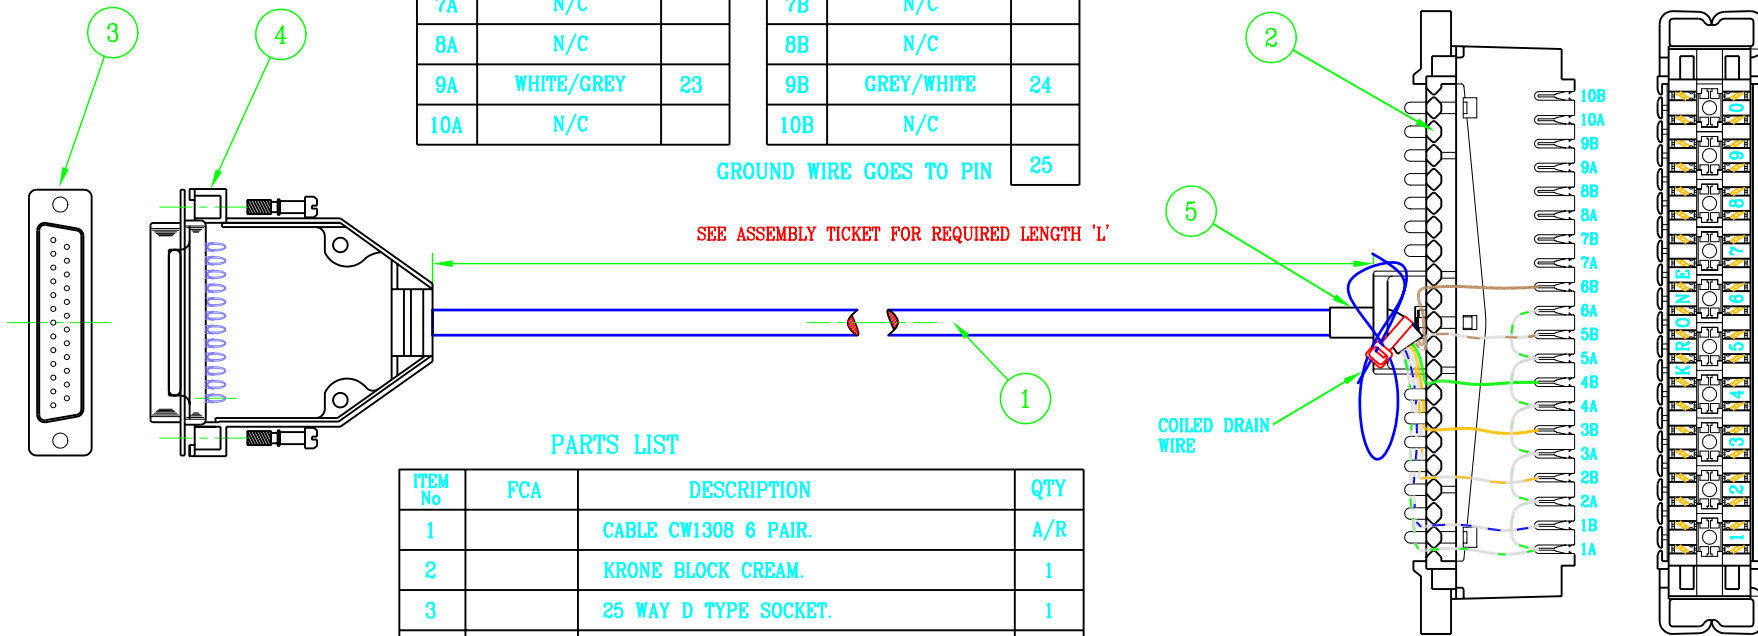

CW1308 5 Pair and Drain-Krone Block

145-401

KRONE	WIRE LIST	D-TYPE	KRONE	WIRE LIST	D-TYPE
PIN No	WIRE COLOUR	PIN No	PIN No	WIRE COLOUR	PIN No
1A	WHITE/BLUE	9	1B	BLUE/WHITE	10
2A	WHITE/ORANGE	11	2B	ORANGE/WHITE	12
3A	WHITE/GREEN	13	3B	GREEN/WHITE	14
4A	WHITE/BROWN	15	4B	BROWN/WHITE	16
5A	N/C		5B	N/C	
6A	N/C		6B	N/C	
7A	N/C		7B	N/C	
8A	N/C		8B	N/C	
9A	WHITE/GREY	23	9B	GREY/WHITE	24
10A	N/C		10B	N/C	
					25

GROUND WIRE GOES TO PIN 25

PARTS LIST

ITEM No	FCA	DESCRIPTION	QTY
1		CABLE CW1308 6 PAIR.	A/R
2		KRONE BLOCK CREAM.	1
3		25 WAY D TYPE SOCKET.	1
4		HOOD 25WD METAL	1
5		HEATSHRINK Ø9.5 BLACK.	40mm
6		HEATSHRINK Ø1.6 CLEAR.	A/R