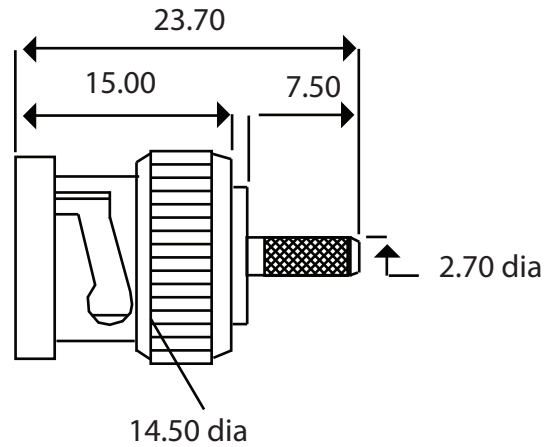

BNC Straight Crimp Plug For RG174, RG188, RG316 (50 Ohm)

Part number: 305-827

<b>To Fit Cable Types</b>	<b>RG174, RG188, RG316</b>
<b>Fixing Method</b>	Crimp
<b>Body</b>	Brass, Nickel Plated
<b>Coupling Nut</b>	Brass, Nickel Plated
<b>Dielectric</b>	PTFE
<b>Ferrule</b>	Brass, Nickel Plated
<b>Pin</b>	Brass, Gold Plated
<b>Cable Retention</b>	Equal to breaking strain of cable
<b>Dielectric Withstanding</b>	1500 Volts RMS Maximum
<b>Durability</b>	500 mating cycles
<b>Impedance</b>	50 ohms
<b>Max. Frequency</b>	4 GHz
<b>Temperature Range</b>	-65 to +165 degrees C
<b>Working Voltage</b>	500 Volts RMS Maximum