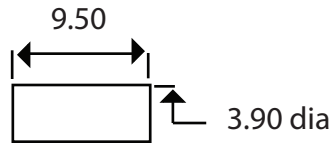

BNC Straight Crimp Plug For RG174, RG188, RG316 (50 Ohm)

Part number: 305-827

<b>To Fit Cable Types</b>	<b>RG174, RG188, RG316</b>
<b>Fixing Method</b>	Crimp
<b>Body</b>	Brass, Nickel Plated
<b>Coupling Nut</b>	Brass, Nickel Plated
<b>Dielectric</b>	PTFE
<b>Ferrule</b>	Brass, Nickel Plated
<b>Pin</b>	Brass, Gold Plated
<b>Cable Retention</b>	Equal to breaking strain of cable
<b>Dielectric Withstanding</b>	1500 Volts RMS Maximum
<b>Durability</b>	500 mating cycles
<b>Impedance</b>	50 ohms
<b>Max. Frequency</b>	4 GHz
<b>Temperature Range</b>	-65 to +165 degrees C
<b>Working Voltage</b>	500 Volts RMS Maximum