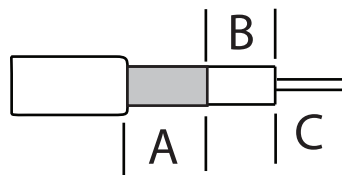

N type straight clamp PLug for RG214 (taper fixing)

Part number: 308-507

Strip Dimensions	A	B	C
mm	9	5	4

**Description**

<b>To Fit Cable Types</b>	RG214
<b>Fixing Method</b>	Clamp
<b>Body</b>	Brass, Nickel Plated
<b>Coupling Nut</b>	Brass, Nickel Plated
<b>Dielectric</b>	PTFE
<b>Pin</b>	Brass, Gold Plated
<b>Cable Retention</b>	Equal to breaking strain of cable
<b>Dielectric Withstanding</b>	2500 Volts RMS Maximum
<b>Durability</b>	500 mating cycles
<b>Impedance</b>	50 ohms
<b>Max. Frequency</b>	6 GHz
<b>Temperature Range</b>	-65 to +165 degrees C
<b>Working Voltage</b>	1500 Volts RMS Maximum