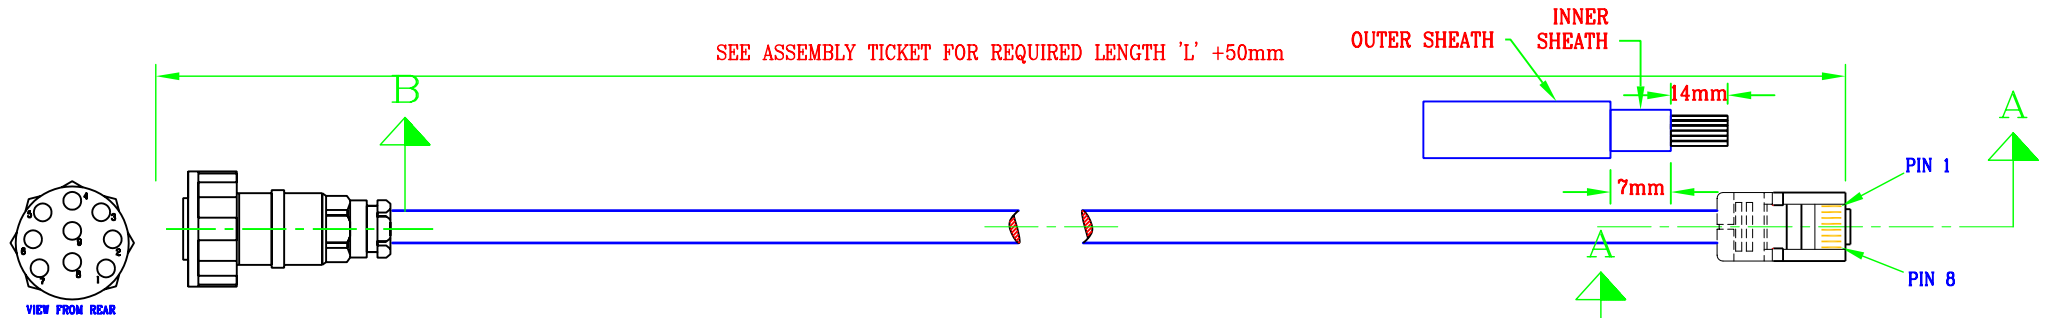

# RJ45 Shielded to Buccaneer IP 68 9 Way Connector Using Cat5e Solid External Cable

145-304

- A - LOCKING RING
- F - SOCKET INSERT
- G - LOCKING CAP
- H - MAIN BODY
- I - GLAND
- J - CAGE NUT
- K - GLAND NUT

### WIRE LIST

RJ45 CONNECTOR	
PIN No	WIRE COLOUR
1	WHITE/GREEN
2	GREEN/WHITE
3	WHITE/ORANGE
4	BLUE/WHITE
5	WHITE/BLUE
6	ORANGE/WHITE
7	WHITE/BROWN
8	BROWN/WHITE
	DRAIN WIRE TO SHEILD

### PARTS LIST

ITEM No	FCA	DESCRIPTION	QTY
1		CAT 5e EXTERNAL GRADE SOLID CABLE	A/R
2		RJ45 SHIELDED CONNECTOR	
3		BUCCANEER CIRCULAR CONNECTOR	