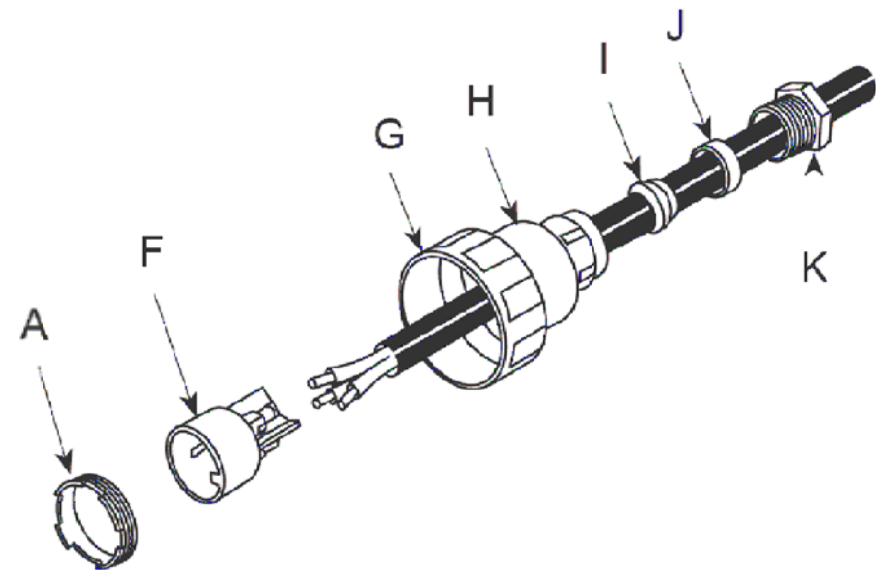

# RJ45 Shielded to Buccaneer IP 68 9 Way Connector Using Cat5e Solid External Cable

145-304

- A - LOCKING RING
- F - SOCKET INSERT
- G - LOCKING CAP
- H - MAIN BODY
- I - GLAND
- J - CAGE NUT
- K - GLAND NUT

### WIRE LIST

RJ45 CONNECTOR	
PIN No	WIRE COLOUR
1	WHITE/GREEN
2	GREEN/WHITE
3	WHITE/ORANGE
4	BLUE/WHITE
5	WHITE/BLUE
6	ORANGE/WHITE
7	WHITE/BROWN
8	BROWN/WHITE
	DRAIN WIRE TO SHEILD

### PARTS LIST

ITEM No	FCA	DESCRIPTION	QTY
1		CAT 5e EXTERNAL GRADE SOLID CABLE	A/R
2		RJ45 SHIELDED CONNECTOR	
3		BUCCANEER CIRCULAR CONNECTOR	