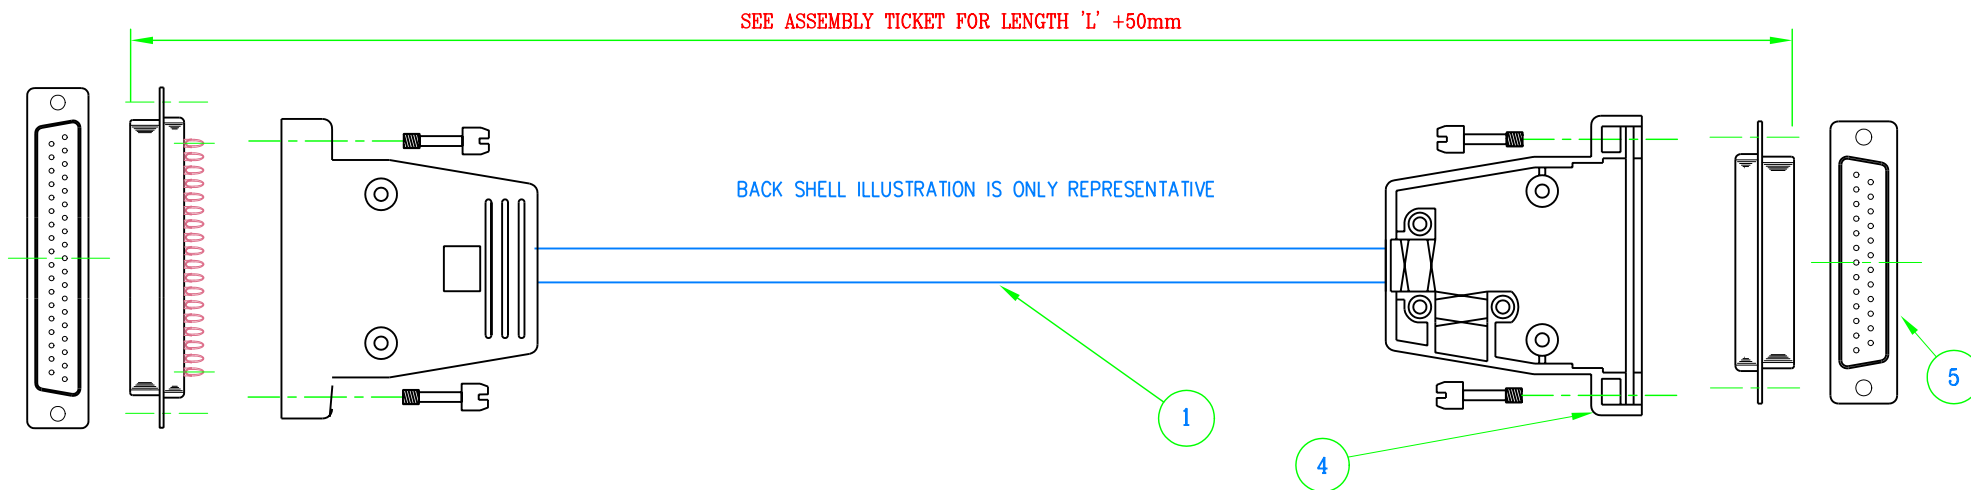

CAT5e FTP Stranded LSOH 15 Way Male to 25 Way Male D-Type

145-313

15WAY	WIRE LIST	25WAY
PIN No	WIRE COLOUR	PIN No
2	WHITE/BLUE	2
9	BLUE/WHITE	14
4	WHITE/ORANGE	3
11	ORANGE/WHITE	16
6	WHITE/GREEN	17 & 24
13	GREEN/WHITE	9 & 11
1	SCREEN	

PARTS LIST

ITEM No	FCA	DESCRIPTION	QTY
1		CAT5e FTP STRANDED LSOH	A/R
2		15 WAY METAL HOOD	1
3		15W SUB D SOLDER PLUG DB15SP.	1
4		25 WAY METAL HOOD	1
5		25W SUB D SOLDER PLUG DB25SP	1