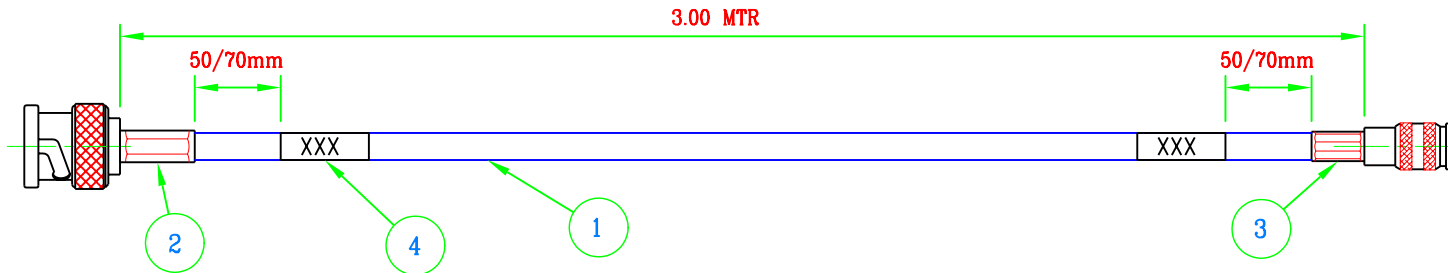

1.0/2.3 - BNC-BT2003 Bunches 1-16 In/Out

102-711

PARTS LIST

ITEM No	FCA	DESCRIPTION	QTY
1		CABLE COAXIAL BT3002.	A/R
2		BNC CRIMP PLUG.	32
3		CONN. 1.0/2.3 (BT3002).	32
4		ADHESIVE LABEL WRAPAROUND.	64

BUNCH 1

CAB No	CONN.	LABEL		CONN.	LABEL
1	BNC	1IN	—	1.0/2.3	1IN
2	BNC	2IN	—	1.0/2.3	2IN
3	BNC	3IN	—	1.0/2.3	3IN
4	BNC	4IN	—	1.0/2.3	4IN
5	BNC	5IN	—	1.0/2.3	5IN
6	BNC	6IN	—	1.0/2.3	6IN
7	BNC	7IN	—	1.0/2.3	7IN
8	BNC	8IN	—	1.0/2.3	8IN

BUNCH 3

CAB No	CONN.	LABEL		CONN.	LABEL
17	BNC	9IN	—	1.0/2.3	9IN
18	BNC	10IN	—	1.0/2.3	10IN
19	BNC	11IN	—	1.0/2.3	11IN
20	BNC	12IN	—	1.0/2.3	12IN
21	BNC	13IN	—	1.0/2.3	13IN
22	BNC	14IN	—	1.0/2.3	14IN
23	BNC	15IN	—	1.0/2.3	15IN
24	BNC	16IN	—	1.0/2.3	16IN

BUNCH 1 1 - 8 IN	BUNCH 2 1 - 8 OUT
BUNCH 3 9 - 16 IN	BUNCH 4 9 - 16 OUT

DETAIL 1

TWO SECTION
POLY BAG

Unit 10, The Dencora Centre, Campfield Road, St. Albans, Herts AL1 5HN, UK.

Ph: +44 (0)1727 845750 info@gemcable.co.uk www.gemcable.co.uk