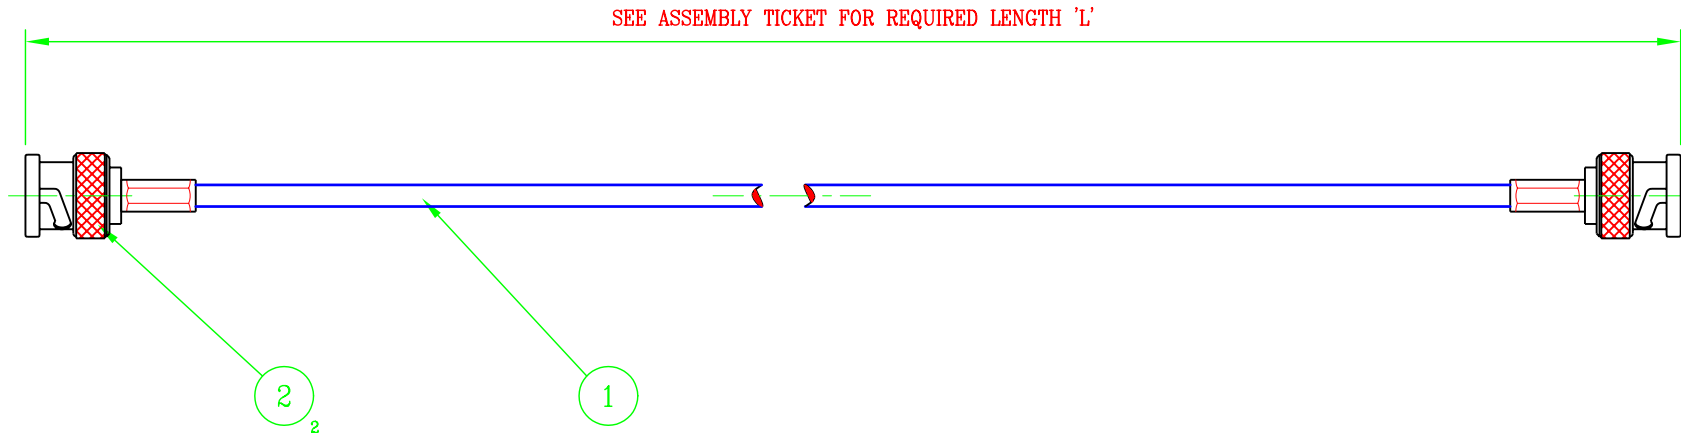

BNC - BNC 3002W Cable Assembly 102-714

PARTS LIST

ITEM No	FCA	DESCRIPTION	QTY
1		CABLE COAXIAL B.T.3002 WHITE.	A/R
2		CONNECTOR BNC CRIMP PLUG.	2