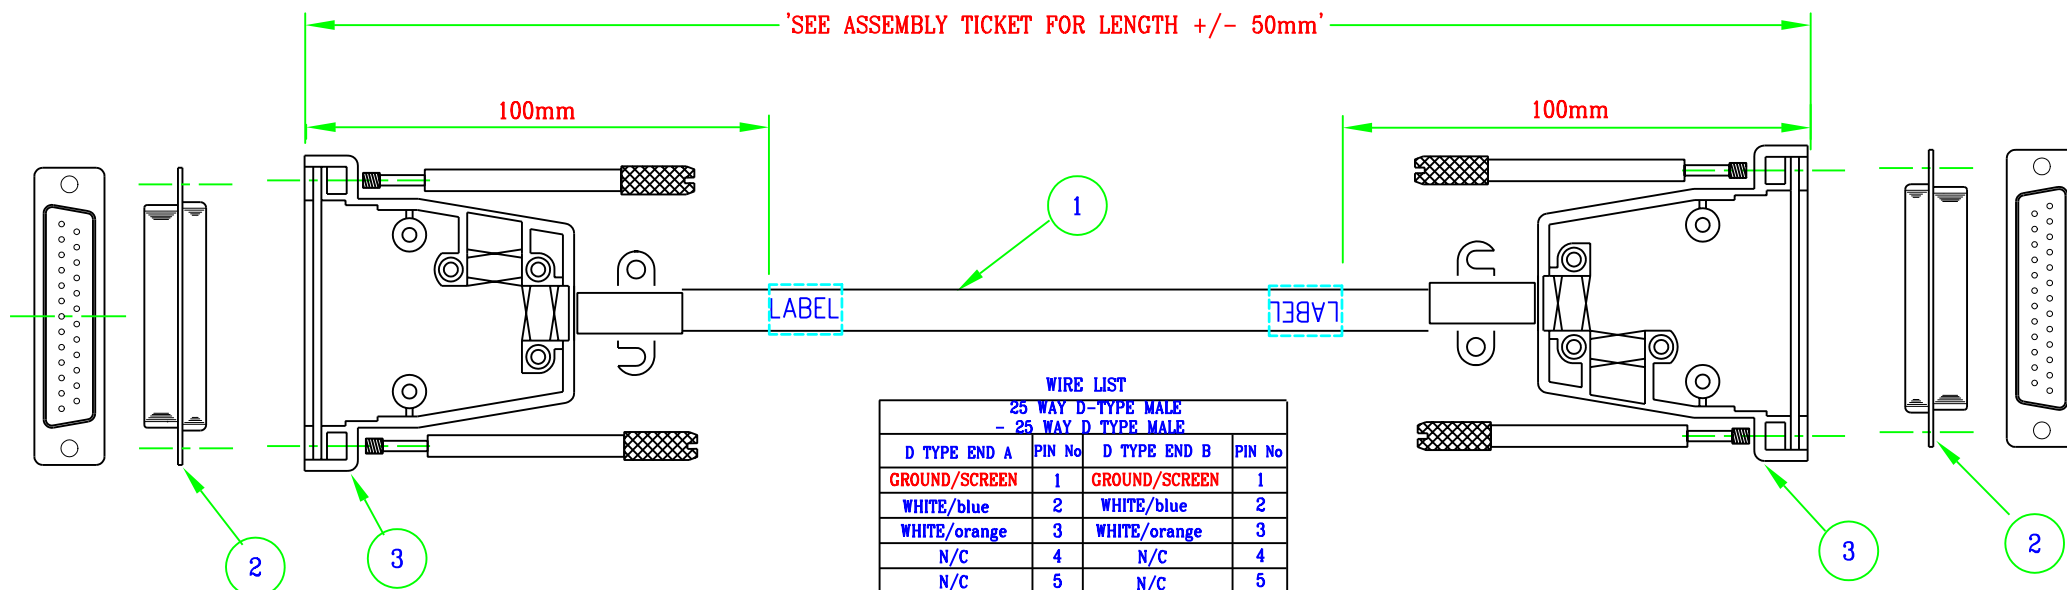

25 Way D Type Plug - 25 Way D Type Plug 6 Pair LSOH

145-608

WIRE LIST
25 WAY D-TYPE MALE
- 25 WAY D TYPE MALE

D TYPE END A	PIN No	D TYPE END B	PIN No
GROUND/SCREEN	1	GROUND/SCREEN	1
WHITE/blue	2	WHITE/blue	2
WHITE/orange	3	WHITE/orange	3
N/C	4	N/C	4
N/C	5	N/C	5
N/C	6	N/C	6
N/C	7	N/C	7
N/C	8	N/C	8
GREEN/white	9	GREEN/white	9
N/C	10	N/C	10
BROWN/white	11	BROWN/white	11
GREY/white	12	GREY/white	12
N/C	13	N/C	13
BLUE/white	14	BLUE/white	14
WHITE/grey	15	WHITE/grey	15
ORANGE/white	16	ORANGE/white	16
WHITE/green	17	WHITE/green	17
N/C	18	N/C	18
N/C	19	N/C	19
N/C	20	N/C	20
N/C	21	N/C	21
N/C	22	N/C	22
N/C	23	N/C	23
WHITE/brown	24	WHITE/brown	24
N/C	25	N/C	25

PARTS LIST

ITEM No	FCA	DESCRIPTION	QTY
1		6 PAIR LSF WHITE SHEATHED CABLE	A/R
2		25 WAY D TYPE PLUG	2
3		25 WAY D TYPE PLASTIC HOOD	2

Unit 10, The Dencora Centre, Campfield Road, St. Albans, Herts AL1 5HN, UK.