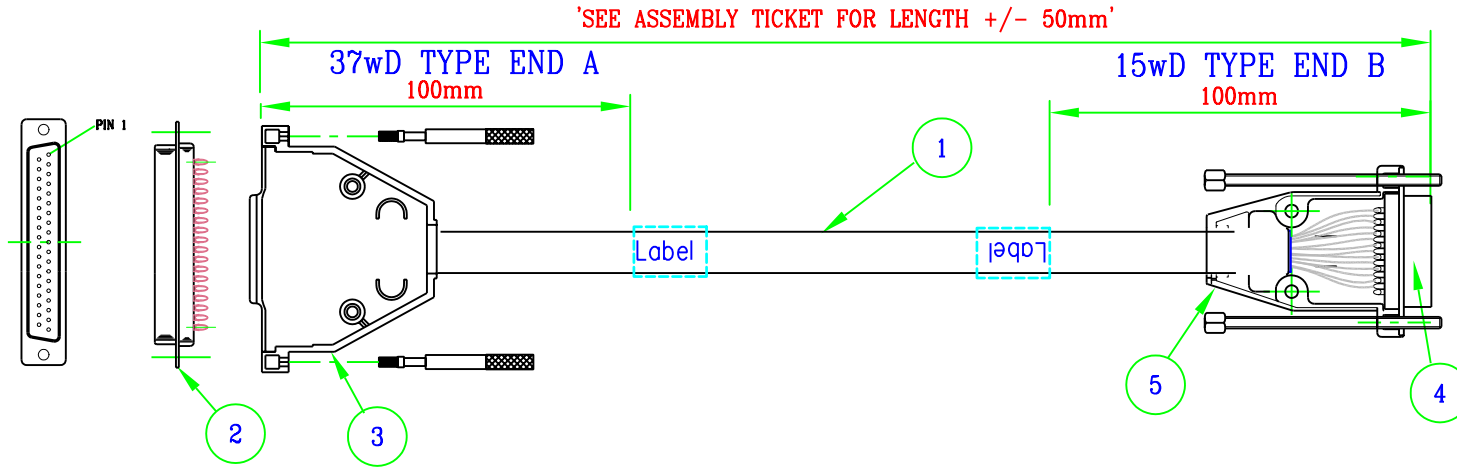

# 37 Way D Type Plug - 15 Way D Type Plug Using 6 Pair LSF White.

145-610

### PARTS LIST

ITEM No	FCA	DESCRIPTION	QTY
1		6 PAIR LSF WHITE SHEATHED CABLE	A/R
2		37 WAY D TYPE PLUG	1
3		37 WAY D TYPE PLASTIC HOOD	1
4		15 WAY D TYPE PLUG	1
5		15 WAY D TYPE PLASTIC HOOD	1

### WIRE LIST

37 WAY D-TYPE MALE - AMPHENOL CONNECTOR			
D TYPE END A	PIN No	D TYPE END B	PIN No
GROUND/SCREEN	1	N/C	1
N/C	2	WHITE/blue	2
N/C	3	N/C	3
WHITE/blue	4	WHITE/orange	4
N/C	5	N/C	5
WHITE/orange	6	WHITE/green	6
N/C	7	N/C	7
WHITE/green	8	N/C	8
N/C	9	BLUE/white	9
N/C	10	N/C	10
N/C	11	ORANGE/white	11
N/C	12	N/C	12
N/C	13	GREEN/white	13
N/C	14	N/C	14
N/C	15	N/C	15
N/C	16		
N/C	17		
N/C	18		
N/C	19		
N/C	20		
N/C	21		
BLUE/white	22		
N/C	23		
ORANGE/white	24		
N/C	25		
GREEN/white	26		
N/C	27		
N/C	28		
N/C	29		
N/C	30		
N/C	31		
N/C	32		
N/C	33		
N/C	34		
N/C	35		
N/C	36		
N/C	37		