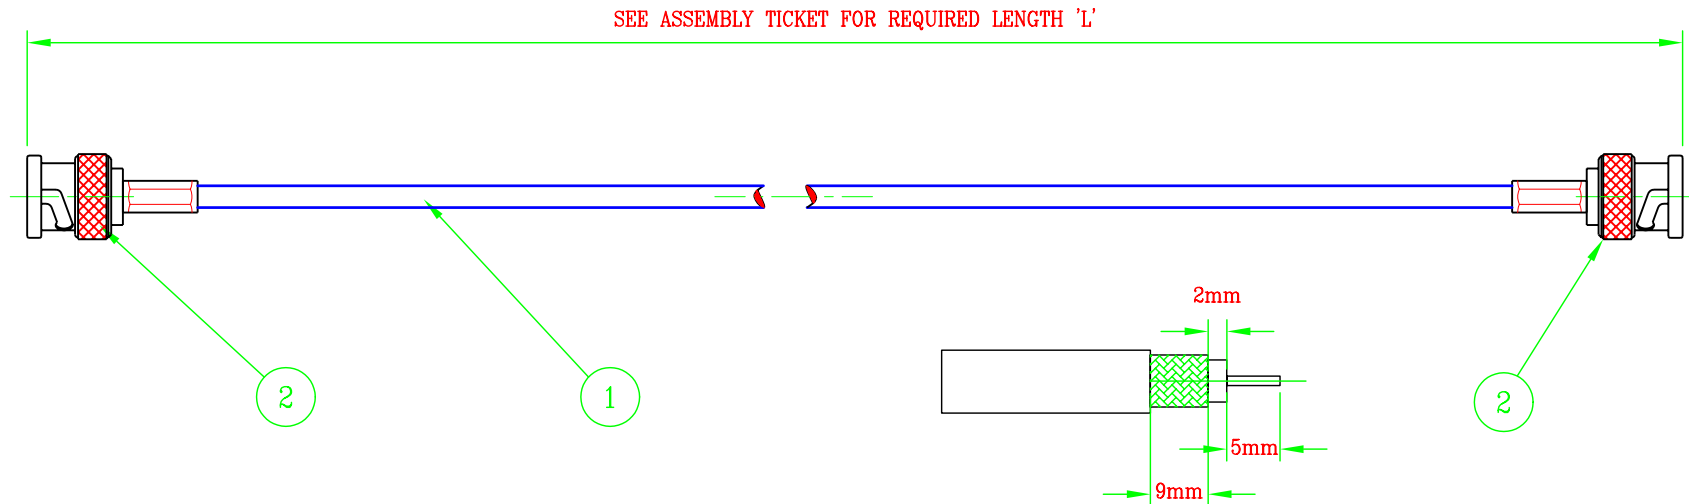

# Fire Tough Red Coax Cable BNC(M) to BNC(M)

106-101

## PARTS LIST

ITEM No	FCA	DESCRIPTION	QTY
1		FIRE TOUGH COAXIAL CABLE	A/R
2		CONNECTOR BNC CRIMP PLUG.	2