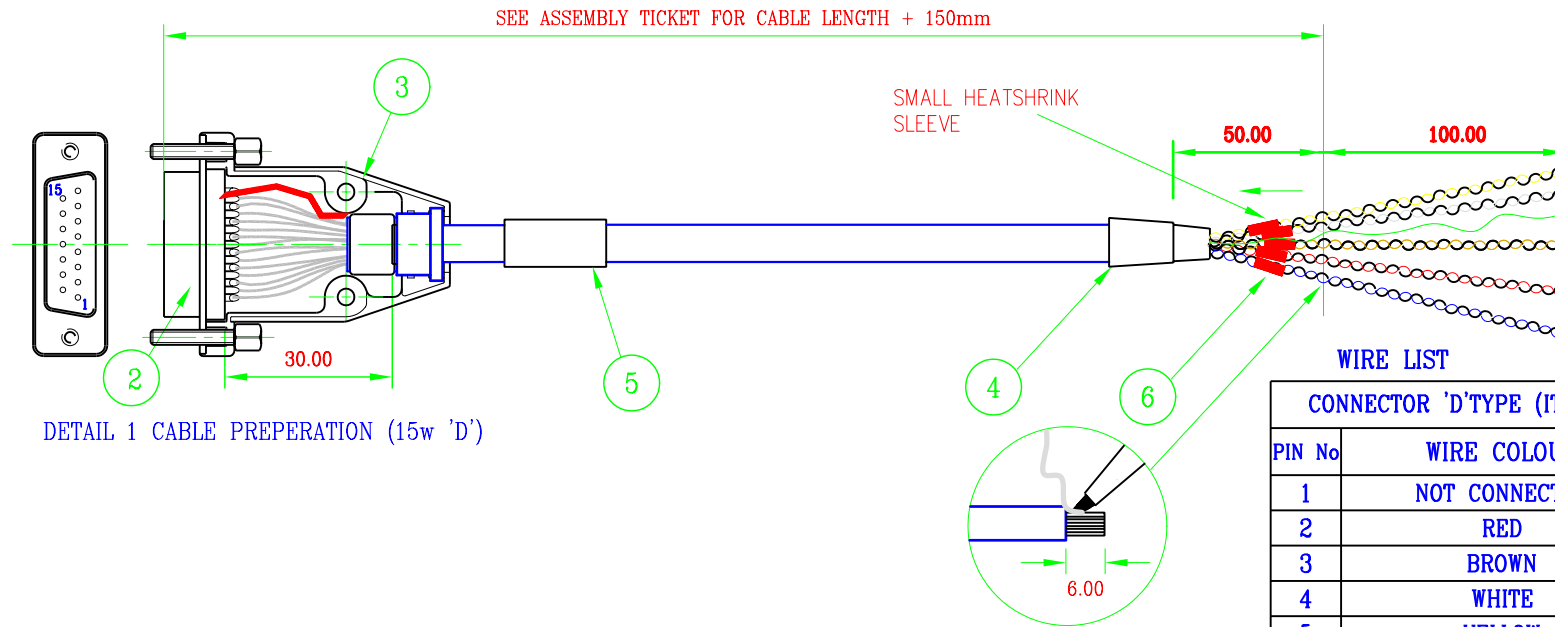

15 Way D Type Male Using BELDEN 6 Pair Open Ended

145-209

PARTS LIST

| ITEM No | FCA | DESCRIPTION | QTY |
|---------|-----|---|------|
| 1 | | BELDEN 9506 = 6 PAIR 24AWG COMPUTER CABLE + FOIL & DRAIN. | A/R |
| 2 | | CONNECTOR 15w 'D'TYPE MALE. | 1 |
| 3 | | COVER 15w 'D'TYPE BLACK PLASTIC & SHORT SCREWS. | 1 |
| 4 | | HEAT SHRINK SLEEVE BLACK 15mm | 1 |
| 5 | | LABEL WRAPAROUND. = C120/V11/LL/XX | 1 |
| 6 | | HEAT SHRINK SLEEVE BLACK 5 x 5mm LENGTH | .025 |