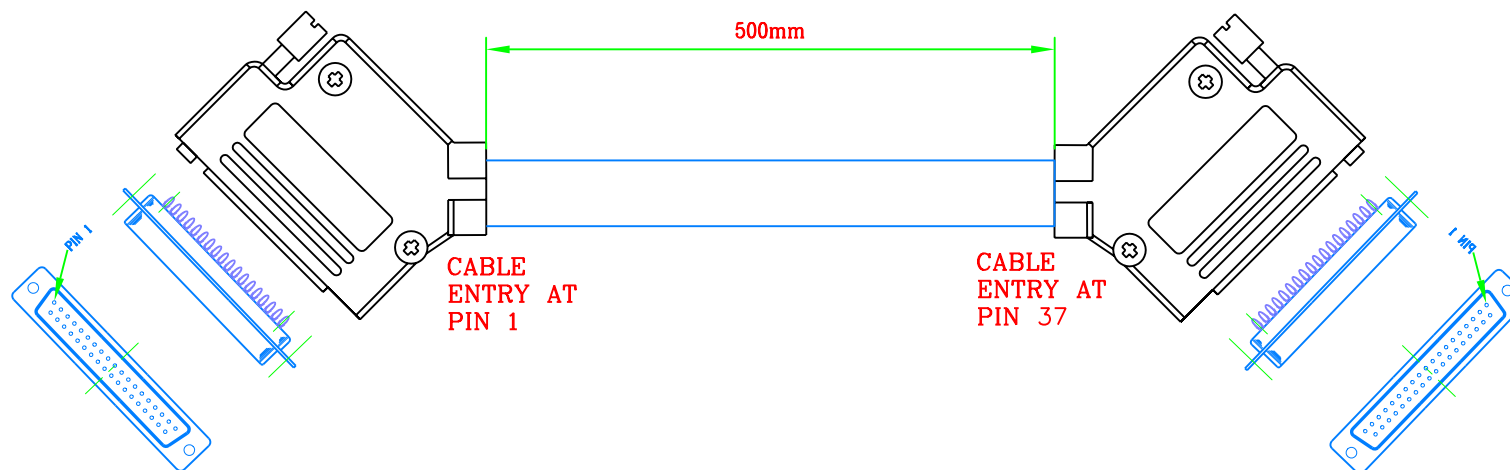

# 37 Way D Type Plug to 37 Way D Type Socket Using 20 Pair CW1308 145-387

## PARTS LIST

ITEM No	FCA	DESCRIPTION	QTY
1		20 PAIR CW13018 W/O EARTH	A/R
2		37 WAY D TYPE PLUG	1
4		37 WAY D TYPE SOCKET	40mm
4		45 DEG PLASTIC 37 WAY SHELL	40mm

## WIRE LIST

37 WAY D-TYPE FEMALE	
PIN No	WIRE COLOUR
1	WHITE/BLUE
2	WHITE/ORANGE
3	WHITE/GREEN
4	WHITE/BROWN
5	WHITE/GREY
6	RED/BLUE
7	RED/ORANGE
8	RED/GREEN
9	N/C
10	N/C
11	N/C
12	RED/BROWN
13	RED/GREY
14	BLACK/BLUE
15	BLACK/ORANGE
16	BLACK/GREEN
17	BLACK/BROWN
18	BLACK/GREY
19	YELLOW/BLUE
20	BLUE/WHITE
21	ORANGE/WHITE
22	GREEN/WHITE
23	BROWN/WHITE
24	GREY/WHITE
25	BLUE/RED
26	ORANGE/RED
27	GREEN/RED
28	N/C
29	N/C
30	BROWN/RED
31	GREY/RED
32	BLUE/BLACK
33	ORANGE/BLACK
34	GREEN/BLACK
35	BROWN/BLACK
36	GREY/BLACK
37	BLUE/YELLOW