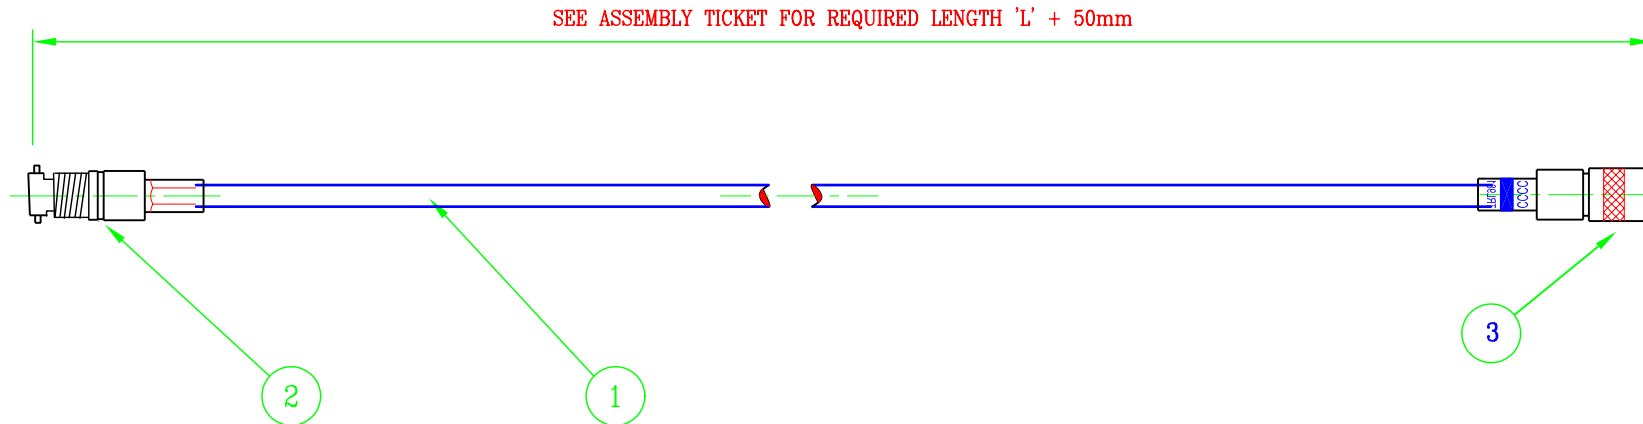

BNC Socket to HDC43 Socket Using BT3002 Coaxial Cable Cable Assembly 102-710

PARTS LIST

ITEM No	FCA	DESCRIPTION	QTY
1		CABLE COAXIAL BT3002 SINGLE CORE.	A/R
2		BNC CRIMP SOCKET FOR BT3002	1
3		HDC TYPE 43 SOCKET	1