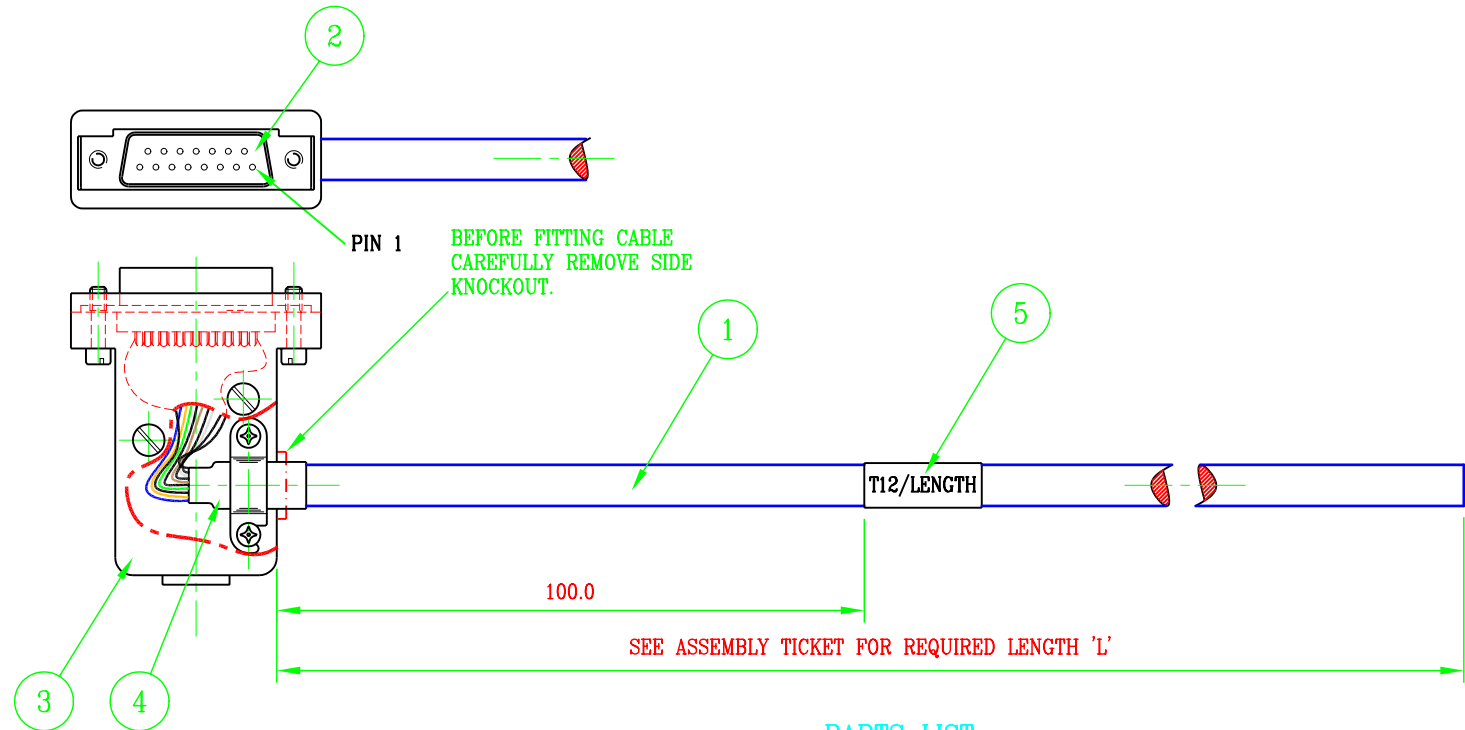

CW1308 6 Pair Cable Terminated With 15 Way D Type Socket With Right Angle Shell 145-400

WIRE LIST

CONNECTOR 'D'TYPE (ITEM 2)	
PIN No	WIRE COLOUR
1	NOT CONNECTED
2	NOT CONNECTED
3	NOT CONNECTED
4	WHITE/GREY
5	WHITE/BROWN
6	WHITE/GREEN
7	WHITE/ORANGE
8	WHITE/BLUE
9	NOT CONNECTED
10	NOT CONNECTED
11	GREY/WHITE
12	BROWN/WHITE
13	GREEN/WHITE
14	ORANGE/WHITE
15	BLUE/WHITE

PARTS LIST

ITEM No	FCA	DESCRIPTION	QTY
1		CABLE CW1308 6 PAIR.	A/R
2		CONNECTOR 15w 'D'TYPE FEMALE.	1
3		COVER 15w 'D'TYPE PLASTIC. SCREW (BLACK) (AMPHENOL).	1
4		SLEEVE NEOPRENE H50 (BLACK) 20mm. LG.	1
5		LABEL WRAPAROUND WHITE.	1