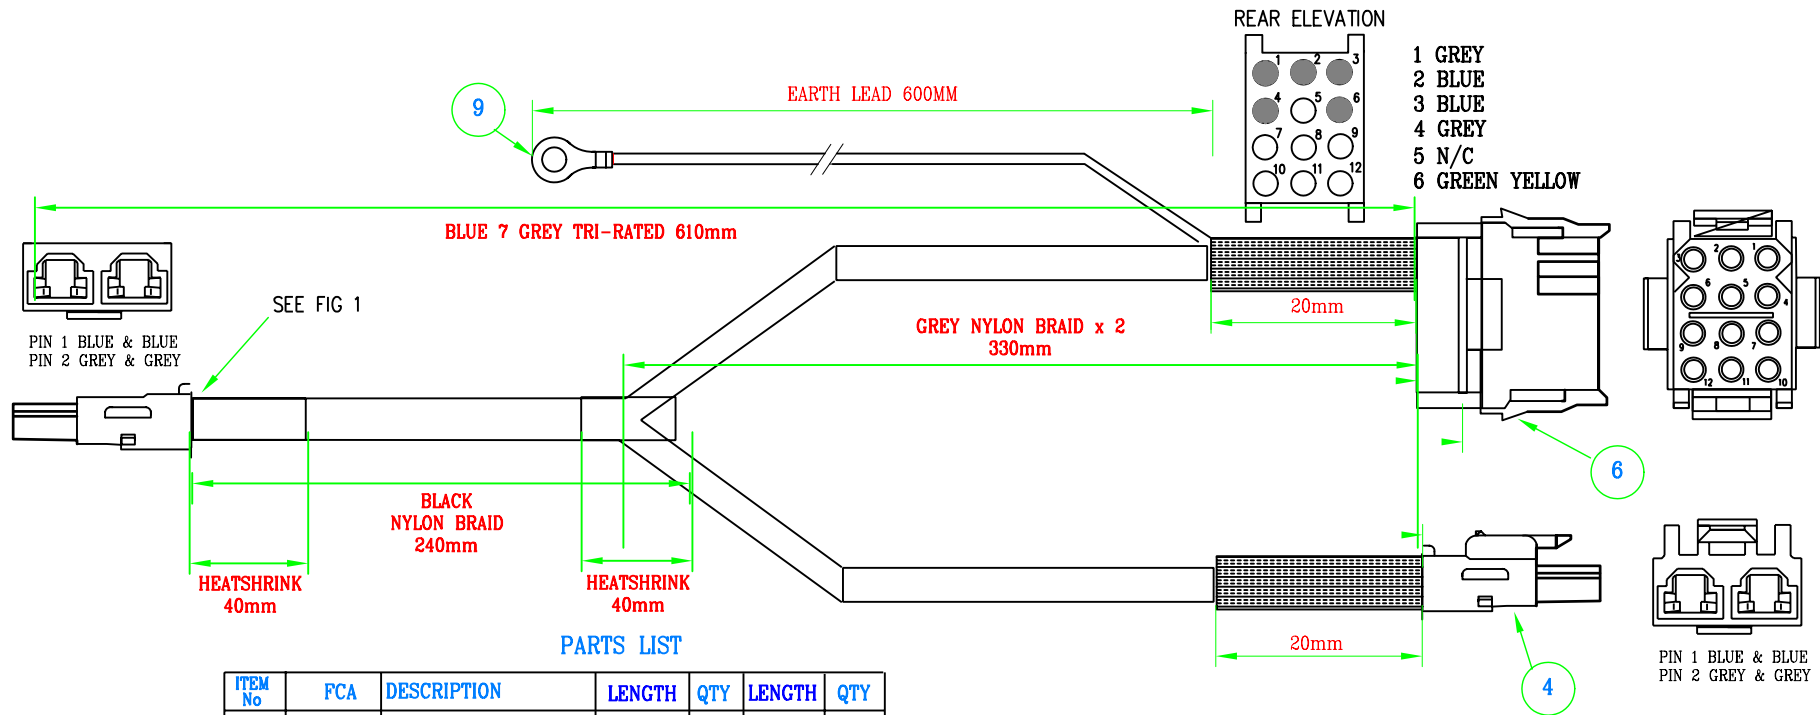

Type 43 Power Cable Assembly KP Equipe

150-102

PARTS LIST

ITEM No	FCA	DESCRIPTION	LENGTH	QTY	LENGTH	QTY
1		14AWG GREEN/YELLOW			600MM	1
2		14AWG BLUE			610MM	4
3		14AWG GREY			610MM	4
4		2 WAY MOLEX CONNECTOR FEMALE				1
5		PINS FOR TWO WAY MOLEX FEMALE				2
6		12 WAY ITT CANNON				1
7		PINS FOR 12 WAY ITT CANNON				5
8		2 WAY MOLEX CONNECTOR MALE				4
9		PINS FOR TWO WAY MOLEX MALE				1
10		GREY NYLON BRAID			33MM	1
11		BLACK NYLON BRAID			240MM	1
12		HEATSHRINK BLACK			40MM	2
13		HEATSHRINK BLACK			20MM	4
14						2
15		CABLE TIE WRAP				2