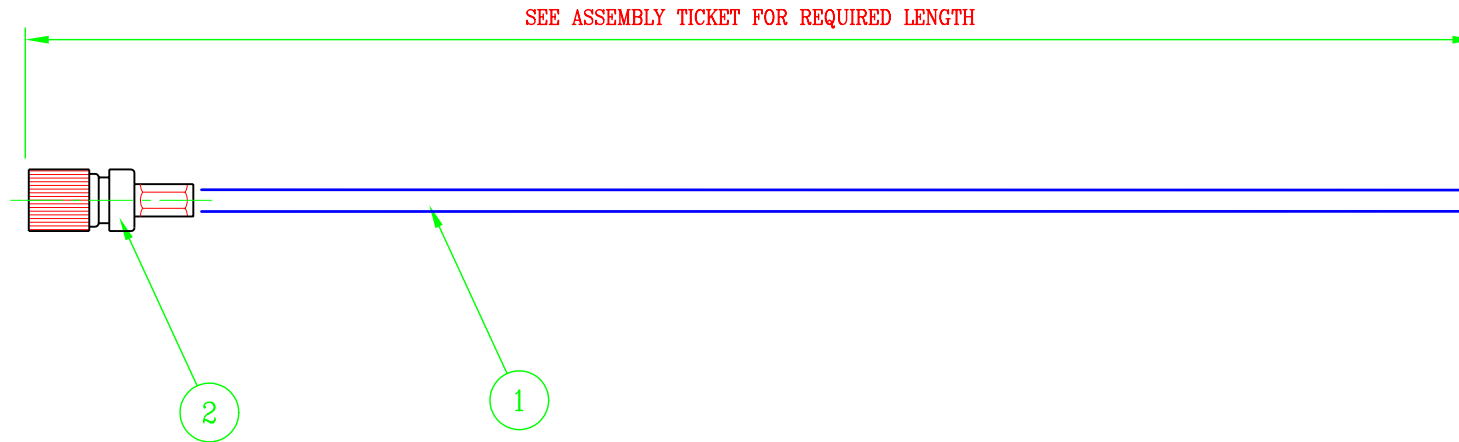

# 1.6/5.6 Straight Plug Using BT3002 Open Ended

102-707

### PARTS LIST

ITEM No	FCA	DESCRIPTION	QTY
1		CABLE COAXIAL BT2003 WHITE.	A/R
2		CONNECTOR 1.6/5.6 PLUG BT3002.	1
			1