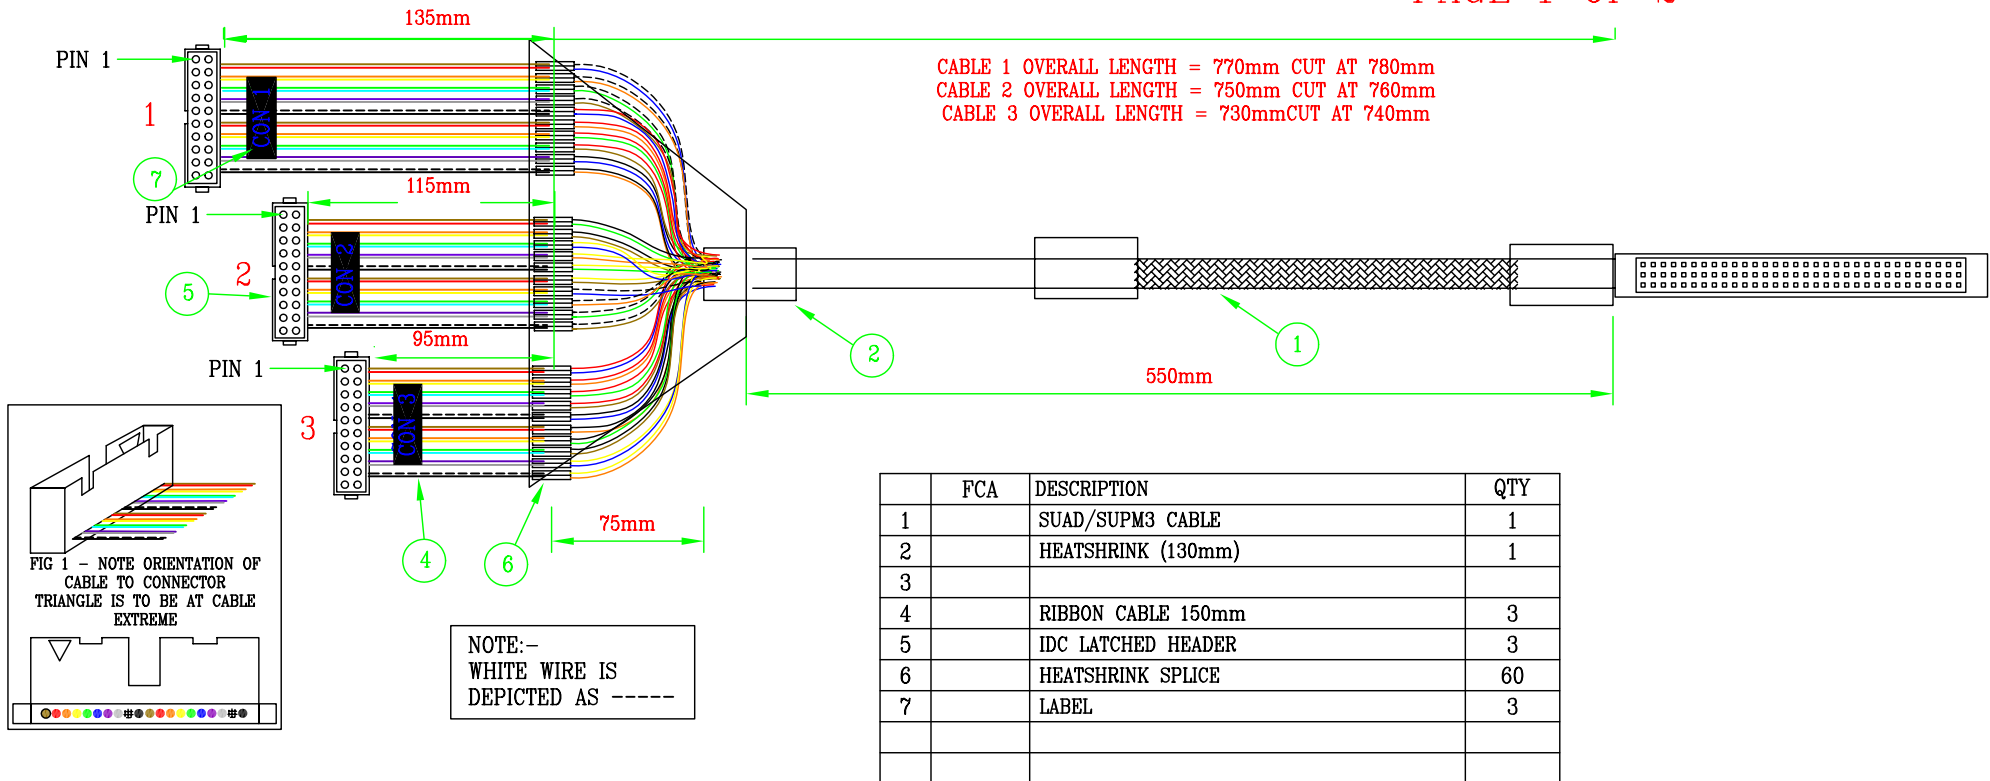

# SUPM3 to CMUX+& Stack PMUX 64 Way Euro Connector to 3 x Ribbon Cable Latched Connectors

148-306

PAGE 1 OF 2

# SUPM3 to CMUX+& Stack PMUX 64 Way Euro Connector to 3 x Ribbon Cable Latched Connectors

148-306

PAGE 2 OF 2

PAIRS			RIBBON CABLE 1							
BLUE GROUP 1A	WHITE	<->	BROWN	RIBBON CABLE 1 PAIRS 1-10						
	BLUE	<->	RED							
					RIBBON CABLE 1 PAIRS 1-10					
	WHITE	<->	ORANGE							
	ORANGE	<->	YELLOW							
						RIBBON CABLE 1 PAIRS 1-10				
	WHITE	<->	GREEN							
	GREEN	<->	BLUE							
							RIBBON CABLE 1 PAIRS 1-10			
	WHITE	<->	PURPLE							
	BROWN	<->	GREY							
								RIBBON CABLE 1 PAIRS 1-10		
	RED	<->	WHITE							
	BLUE	<->	BLACK							
									RIBBON CABLE 1 PAIRS 1-10	
	RED	<->	BROWN							
	ORANGE	<->	RED							
										RIBBON CABLE 1 PAIRS 1-10
	RED	<->	ORANGE							
	GREEN	<->	YELLOW							
			RIBBON CABLE 1 PAIRS 1-10							
RED	<->	GREEN								
BROWN	<->	BLUE								
				RIBBON CABLE 1 PAIRS 1-10						
BLACK	<->	PURPLE								
BLUE	<->	GREY								
					RIBBON CABLE 1 PAIRS 1-10					
BLACK	<->	WHITE								
ORANGE	<->	BLACK								

PAIRS			RIBBON CABLE 2				
BLUE GROUP 1B	BLACK	<->	BROWN	RIBBON CABLE 2 PAIRS 11-20			
	GREEN	<->	RED				
					RIBBON CABLE 2 PAIRS 11-20		
	BLACK	<->	ORANGE				
	BROWN	<->	YELLOW				
						RIBBON CABLE 2 PAIRS 11-20	
	YELLOW	<->	GREEN				
	BLUE	<->	BLUE				
							RIBBON CABLE 2 PAIRS 11-20
	YELLOW	<->	PURPLE				
ORANGE	<->	GREY					
			RIBBON CABLE 2 PAIRS 11-20				
YELLOW	<->	WHITE					
GREEN	<->	BLACK					
				RIBBON CABLE 2 PAIRS 11-20			
YELLOW	<->	BROWN					
BROWN	<->	RED					
					RIBBON CABLE 2 PAIRS 11-20		
WHITE	<->	ORANGE					
BLUE	<->	YELLOW					
						RIBBON CABLE 2 PAIRS 11-20	
WHITE	<->	GREEN					
ORANGE	<->	BLUE					
			RIBBON CABLE 2 PAIRS 11-20				
WHITE	<->	PURPLE					
GREEN	<->	GREY					
				RIBBON CABLE 2 PAIRS 11-20			
WHITE	<->	WHITE					
BROWN	<->	BLACK					