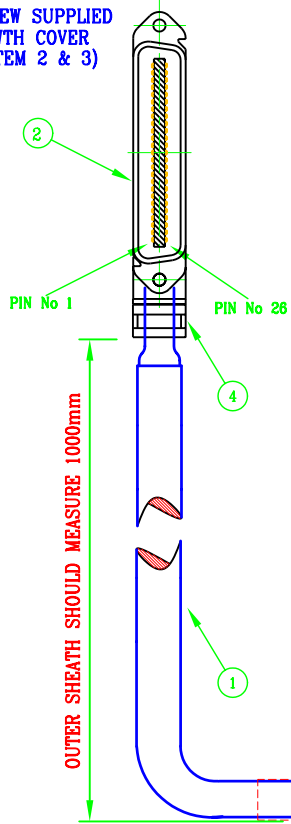

# Male Telco 50 Way - RJ45 24 Port Panel Using CAT5 - 25 Pair 145-302

SCREW SUPPLIED  
WITH COVER  
(ITEM 2 & 3)

PARTS LIST			
ITEM No	FCA	DESCRIPTION	QTY
1		CABLE CAT5 UTP, 25 PAIR.	A/R
2		TELCO AMPCHAMP PLUG 50 WAY WITH COVER.	1
3		24 PORT RJ45 PANEL FULLY LOADED	1
4		SMALL CABLE TIES BLACK 100mm	A/R
5		HEATSHRINK SLEEVE BLACK ADHESIVE	40mm

CONNECTOR 50 WAY AMPCHAMP			
PIN No	WIRE COLOUR	Port No	PIN No
1	BLUE/WHITE	1	4
26	WHITE/BLUE	1	5
2	ORANGE/WHITE	2	4
27	WHITE/ORANGE	2	5
3	GREEN/WHITE	3	4
28	WHITE/GREEN	3	5
4	BROWN/WHITE	4	4
29	WHITE/BROWN	4	5
5	GREY/WHITE	5	4
30	WHITE/GREY	5	5
6	BLUE/RED	6	4
31	RED/BLUE	6	5
7	ORANGE/RED	7	4
32	RED/ORANGE	7	5
8	GREEN/RED	8	4
33	RED/GREEN	8	5
9	BROWN/RED	9	4
34	RED/BROWN	9	5
10	GREY/RED	10	4
35	RED/GREY	10	5
11	BLUE/BLACK	11	4
36	BLACK/BLUE	11	5
12	ORANGE/BLACK	12	4
37	BLACK/ORANGE	12	5
13	GREEN/BLACK	13	4

CONNECTOR 50 WAY AMPCHAMP			
PIN No	WIRE COLOUR	Port No	PIN No
38	BLACK/GREEN	13	5
14	BROWN/BLACK	14	4
39	BLACK/BROWN	14	5
15	GREY/BLACK	15	4
40	BLACK/GREY	15	5
16	BLUE/YELLOW	16	4
41	YELLOW/BLUE	16	5
17	ORANGE/YELLOW	17	4
42	YELLOW/ORANGE	17	5
18	GREEN/YELLOW	18	4
43	YELLOW/GREEN	18	5
19	BROWN/YELLOW	19	4
44	YELLOW/BROWN	19	5
20	GREY/YELLOW	20	4
45	YELLOW/GREY	20	5
21	BLUE/VIOLET	21	4
46	VIOLET/BLUE	21	5
22	ORANGE/VIOLET	22	4
47	VIOLET/ORANGE	22	5
23	GREEN/VIOLET	23	4
48	VIOLET/GREEN	23	5
24	BROWN/VIOLET	24	4
49	VIOLET/BROWN	24	5
25	GREY/VIOLET		
50	VIOLET/GREY		

CONTINUE TO TERMINATE AS BELOW, TO WIRE LIST OPPOSITE.

VIEW - LOOKING FROM ABOVE, ONTO THE BACK OF THE RJ45