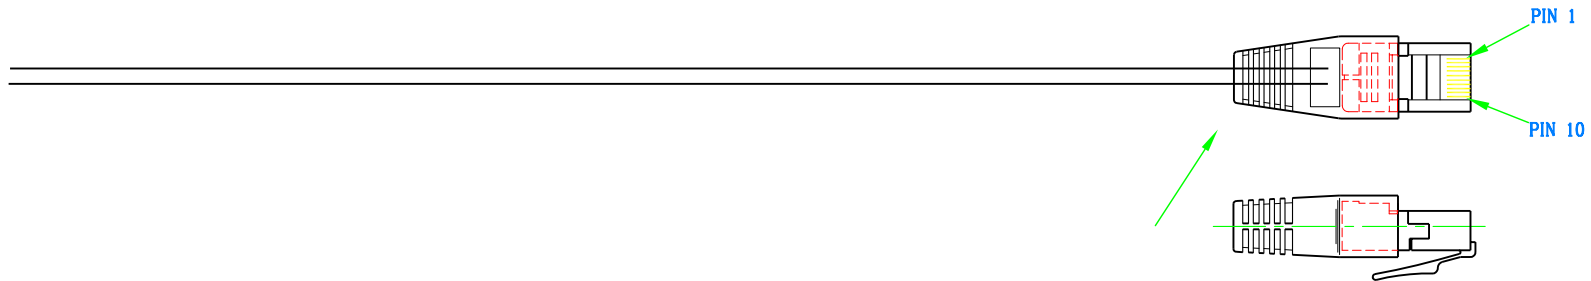

RJ48 Open Ended Using Cat 5e UTP 145-354

PARTS LIST

ITEM No	FCA	DESCRIPTION	QTY
1		CAT 5e UTP PVC STRANDED CABLE	A/R
2		RJ48 10 PIN PLUG	2
3		GREY RJ45 BOOT	2

WIRE LIST	
PIN No	WIRE COLOUR
1	NOT CONNECTED
2	WHITE/ORANGE
3	ORANGE/WHITE
4	WHITE/BLUE
5	BLUE/WHITE
6	WHITE/GREEN
7	GREEN/WHITE
8	NOT CONNECTED
9	NOT CONNECTED
10	NOT CONNECTED