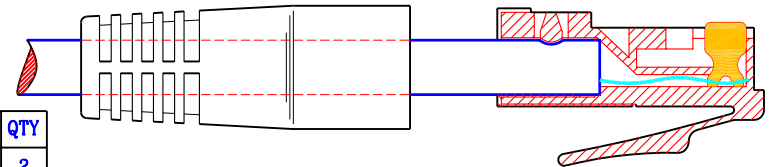

RJ45 Cat5e FTP with Retro Fit Boot Common Wire List Patch Cord Assembly

145-318

IMPORTANT FOR CONNECTOR CHART Nos;
USE TERMINATION WIRE LIST BELOW

WIRE LIST

TERMINATION	
PIN No	WIRE COLOUR
1	WHITE/ORANGE
2	ORANGE/WHITE
3	WHITE/GREEN
4	BLUE/WHITE
5	WHITE/BLUE
6	GREEN/WHITE
7	WHITE/BROWN
8	BROWN/WHITE

PARTS LIST

ITEM No	PRODUCT No	FCA	DESCRIPTION	QTY
1	CC551A TO F	CON023	CONNECTOR RJ45 SHIELDED 50 MICRON PLUG.	2
2	CC551A + 1-5	CBL263	CABLE CAT.5 FTP STRANDED CABLE (GREY).	A/R
	CC551B + 1-5	CBL	CABLE CAT.5 FTP STRANDED CABLE (RED).	A/R
	CC551C + 1-5	CBL	CABLE CAT.5 FTP STRANDED CABLE (GREEN).	A/R
	CC551D + 1-5	CBL	CABLE CAT.5 FTP STRANDED CABLE (BLUE).	A/R
	CC551E + 1-5	CBL	CABLE CAT.5 FTP STRANDED CABLE (YELLOW).	A/R
	CC551F + 1-5	CBL	CABLE CAT.5 FTP STRANDED CABLE (ORANGE).	A/R
3	CC551-1	CAS034	RJ45 STRAIN RELIEF RETRO-FIT BOOT (GREY).	2
	CC551-2	CAS050	RJ45 STRAIN RELIEF RETRO-FIT BOOT (BLACK).	2
	CC551-3	CAS027	RJ45 STRAIN RELIEF BOOT (GREEN).	2
	CC551-4	CAS029	RJ45 STRAIN RELIEF BOOT (BLUE).	2
	CC551-5	CAS030	RJ45 STRAIN RELIEF BOOT (YELLOW).	2