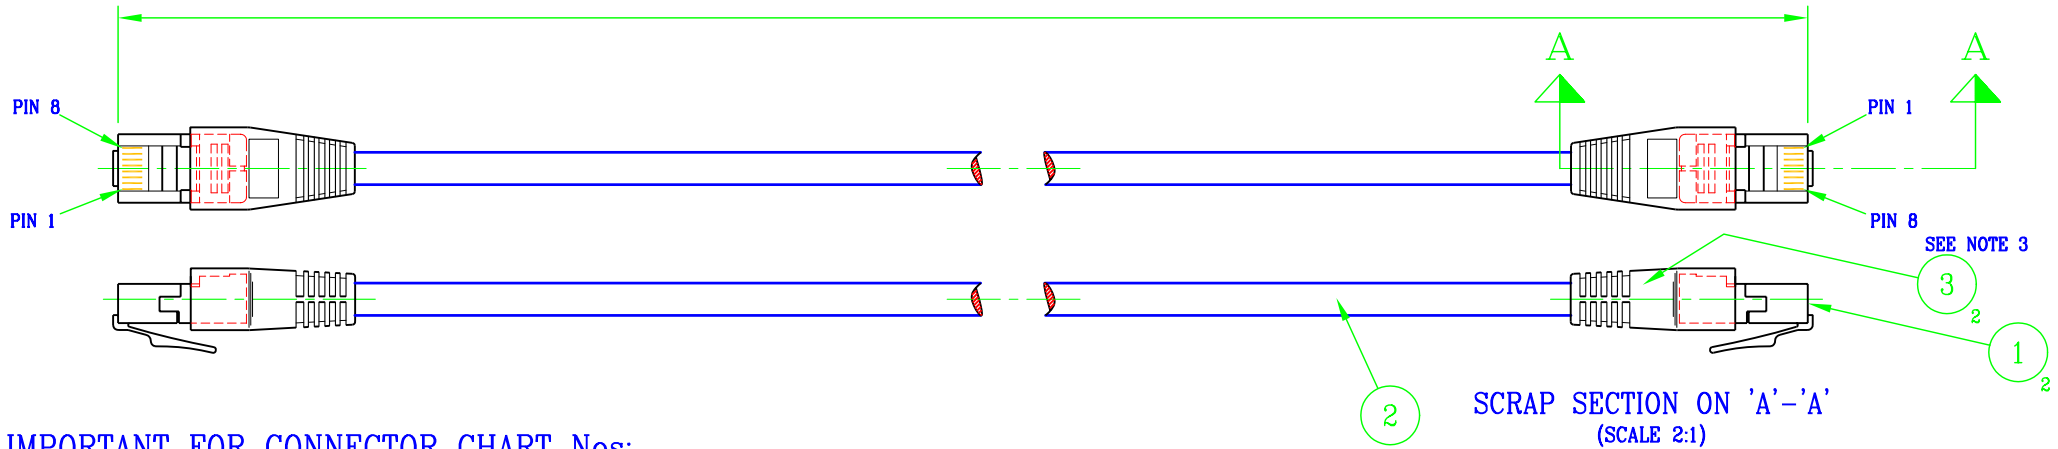

RJ45 Cat5e FTP with Retro Fit Boot Common Wire List Patch Cord Assembly

145-318

IMPORTANT FOR CONNECTOR CHART Nos;
USE TERMINATION WIRE LIST BELOW

WIRE LIST

TERMINATION	
PIN No	WIRE COLOUR
1	WHITE/ORANGE
2	ORANGE/WHITE
3	WHITE/GREEN
4	BLUE/WHITE
5	WHITE/BLUE
6	GREEN/WHITE
7	WHITE/BROWN
8	BROWN/WHITE

PARTS LIST

ITEM No	PRODUCT No	FCA	DESCRIPTION	QTY
1	CC551A TO F	CON023	CONNECTOR RJ45 SHIELDED 50 MICRON PLUG.	2
2	CC551A + 1-5	CBL263	CABLE CAT.5 FTP STRANDED CABLE (GREY).	A/R
	CC551B + 1-5	CBL	CABLE CAT.5 FTP STRANDED CABLE (RED).	A/R
	CC551C + 1-5	CBL	CABLE CAT.5 FTP STRANDED CABLE (GREEN).	A/R
	CC551D + 1-5	CBL	CABLE CAT.5 FTP STRANDED CABLE (BLUE).	A/R
	CC551E + 1-5	CBL	CABLE CAT.5 FTP STRANDED CABLE (YELLOW).	A/R
	CC551F + 1-5	CBL	CABLE CAT.5 FTP STRANDED CABLE (ORANGE).	A/R
3	CC551-1	CAS034	RJ45 STRAIN RELIEF RETRO-FIT BOOT (GREY).	2
	CC551-2	CAS050	RJ45 STRAIN RELIEF RETRO-FIT BOOT (BLACK).	2
	CC551-3	CAS027	RJ45 STRAIN RELIEF BOOT (GREEN).	2
	CC551-4	CAS029	RJ45 STRAIN RELIEF BOOT (BLUE).	2
	CC551-5	CAS030	RJ45 STRAIN RELIEF BOOT (YELLOW).	2