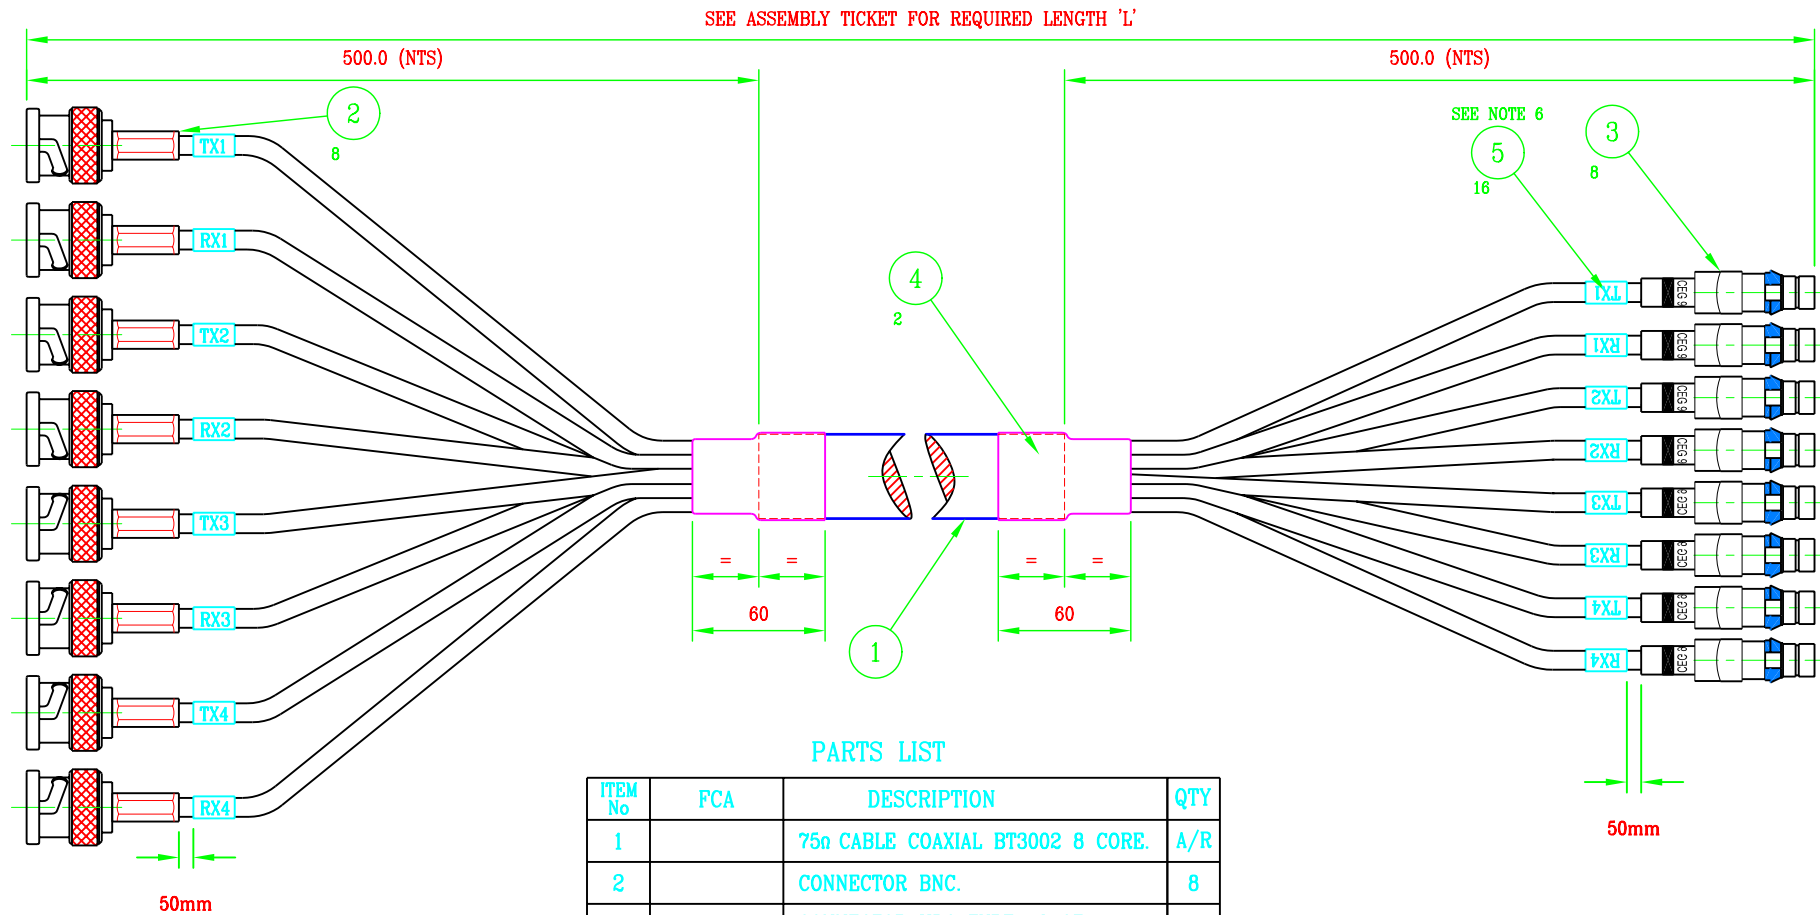

BT3002 8 Core with BNC to HDC Type 43 Cable Assembly

102-602

PARTS LIST

ITEM No	FCA	DESCRIPTION	QTY
1		75n CABLE COAXIAL BT3002 8 CORE.	A/R
2		CONNECTOR BNC.	8
3		CONNECTOR HDC TYPE 43 QT.	8
4		HEAT SHRINK SLEEVE 60.0mm. LONG.	2
5		LABEL WRAP AROUND WHITE.	16