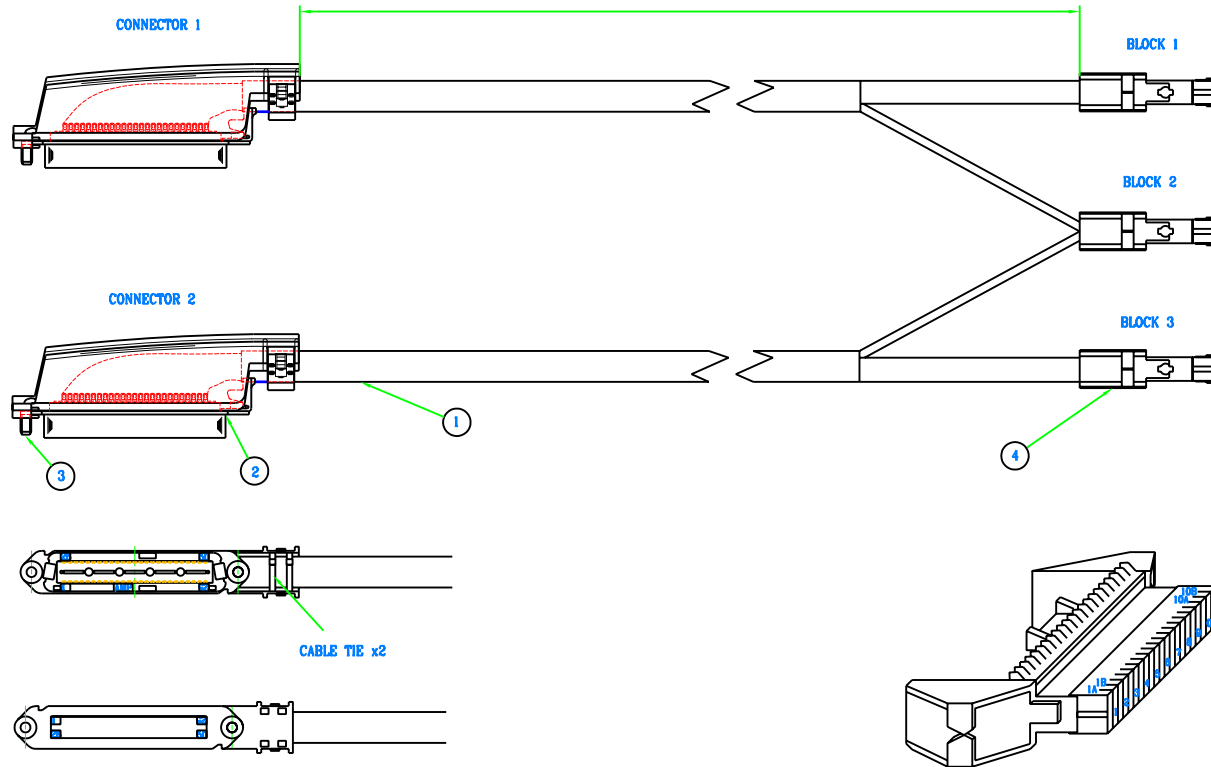

PMUX AMPCHAMP-POUYET 145-379

PIN No.	WIRE COLOUR	PIN No.	WIRE COLOUR
25		50	
24		49	
23		48	
22	BLACK/GREY	47	GREY/BLACK
21		46	
20	BLACK/BROWN	45	BROWN/BLACK
19	BLACK/GREEN	44	GREEN/BLACK
18		43	
17	BLACK/ORANGE	42	ORANGE/BLACK
16	BLACK/BLUE	41	BLUE/BLACK
15		40	
14	RED/GREY	39	GREY/RED
13	RED/BROWN	38	BROWN/RED
12		37	
11	RED/GREEN	36	GREEN/RED
10	RED/ORANGE	35	ORANGE/RED
9		34	
8	RED/BLUE	33	BLUE/RED
7	WHITE/GREY	32	GREY/WHITE
6		31	
5	WHITE/BROWN	30	BROWN/WHITE
4	WHITE/GREEN	29	GREEN/WHITE
3		28	
2	WHITE/ORANGE	27	ORANGE/WHITE
1	WHITE/BLUE	26	BLUE/WHITE

POUYET BLOCK TERMINATION DETAILS

BLOCK 1		BLOCK 2		BLOCK 3	
PIN No.	WIRE COLOUR	PIN No.	WIRE COLOUR	PIN No.	WIRE COLOUR
1A	WHITE/BLUE	1A	BLACK/BLUE	1A	RED/BLUE
1B	BLUE/WHITE	1B	BLUE/BLACK	1B	BLUE/RED
2A	WHITE/ORANGE	2A	BLACK/ORANGE	2A	RED/ORANGE
2B	ORANGE/WHITE	2B	ORANGE/BLACK	2B	ORANGE/RED
3A	WHITE/GREEN	3A	BLACK/GREEN	3A	RED/GREEN
3B	GREEN/WHITE	3B	GREEN/BLACK	3B	GREEN/RED
4A	WHITE/BROWN	4A	BLACK/BROWN	4A	RED/BROWN
4B	BROWN/WHITE	4B	BROWN/BLACK	4B	BROWN/RED
5A	WHITE/GREY	5A	BLACK/GREY	5A	RED/GREY
5B	GREY/WHITE	5B	GREY/BLACK	5B	GREY/RED
6A	RED/BLUE	6A	WHITE/BLUE	6A	BLACK/BLUE
6B	BLUE/RED	6B	BLUE/WHITE	6B	BLUE/BLACK
7A	RED/ORANGE	7A	WHITE/ORANGE	7A	BLACK/ORANGE
7B	ORANGE/RED	7B	ORANGE/WHITE	7B	ORANGE/BLACK
8A	RED/GREEN	8A	WHITE/GREEN	8A	BLACK/GREEN
8B	GREEN/RED	8B	GREEN/WHITE	8B	GREEN/BLACK
9A	RED/BROWN	9A	WHITE/BROWN	9A	BLACK/BROWN
9B	BROWN/RED	9B	BROWN/WHITE	9B	BROWN/BLACK
10A	RED/GREY	10A	WHITE/GREY	10A	BLACK/GREY
10B	GREY/RED	10B	GREY/WHITE	10B	GREY/BLACK

PARTS LIST

ITEM No.	PFA	DESCRIPTION	QTY
1		CABLE CW 1308 15PR .5	A/R
2		CON. AMP SOCKET KIT 3-342625-1	2
3		SCREW 4-40 UNC .5" LONG	2
4		CON. STRIP POUYET GREEN 10PR	3
5		LABEL HOLDER POUYET GREY	3