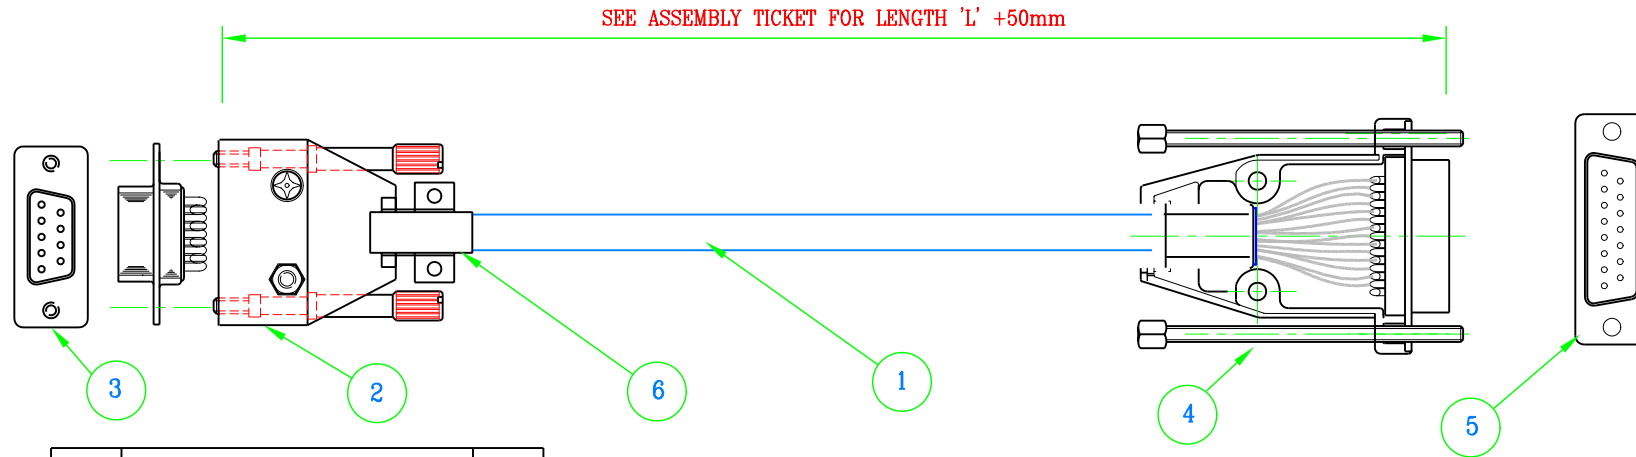

6 Pair Cable LSF 9 Way Male to 15 Way Male D-Type

145-613

9WAY	WIRE LIST	15WAY
PIN No	WIRE COLOUR	PIN No
1	BLUE/white	9
2	WHITE/blue	2
3	GROUND/SCREEN	1
4	ORANGE/white	11
5	WHITE/orange	4
6	N/C	
7	N/C	
8	GREEN/white	13
9	WHITE/green	6

PARTS LIST

ITEM No	FCA	DESCRIPTION	QTY
1		6 PAIR LSF WHITE SHEATHED CABLE.	A/R
2		CAS .D9 BLACK HOOD (THUMBSCREW).	1
3		9W SUB D SOLDER PLUG DB9SP.	1
4		15W SUB D BLACK HOOD	1
5		15W SUB D SOLDER PLUG.	1
6		HEATSHRINK SLEEVE BLACK.	2x20