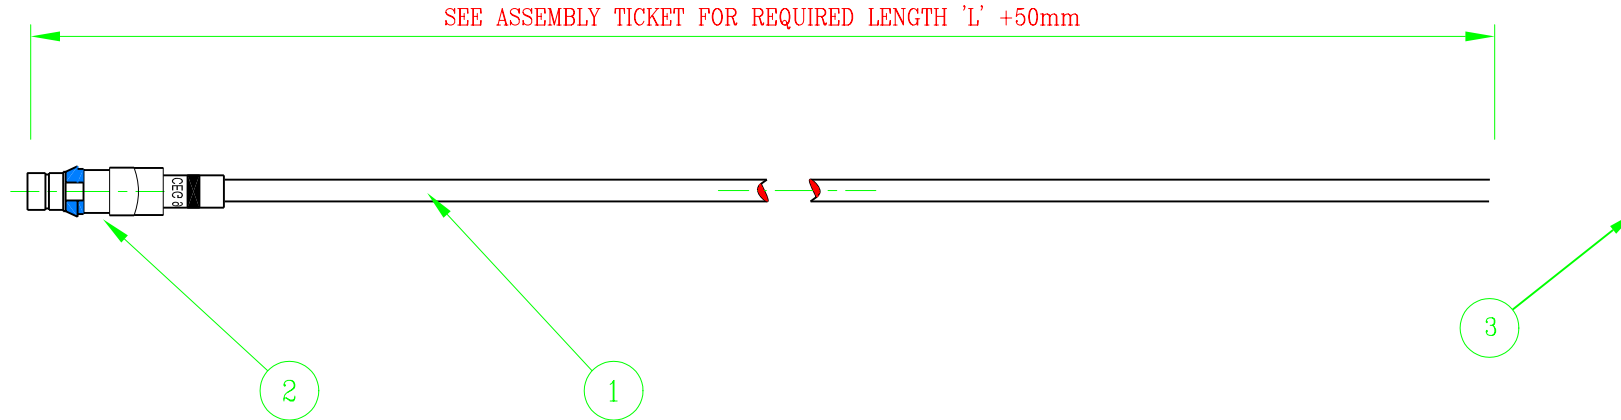

BT3002 Single Core HDC Type 43 Plug to Open Ended Cable Assembly  
102-733

PARTS LIST

ITEM No	FCA	DESCRIPTION	QTY
1		CABLE COAXIAL BT3002 SINGLE CORE.	A/R
2		CONNECTOR HDC43/5 GTIS.	1