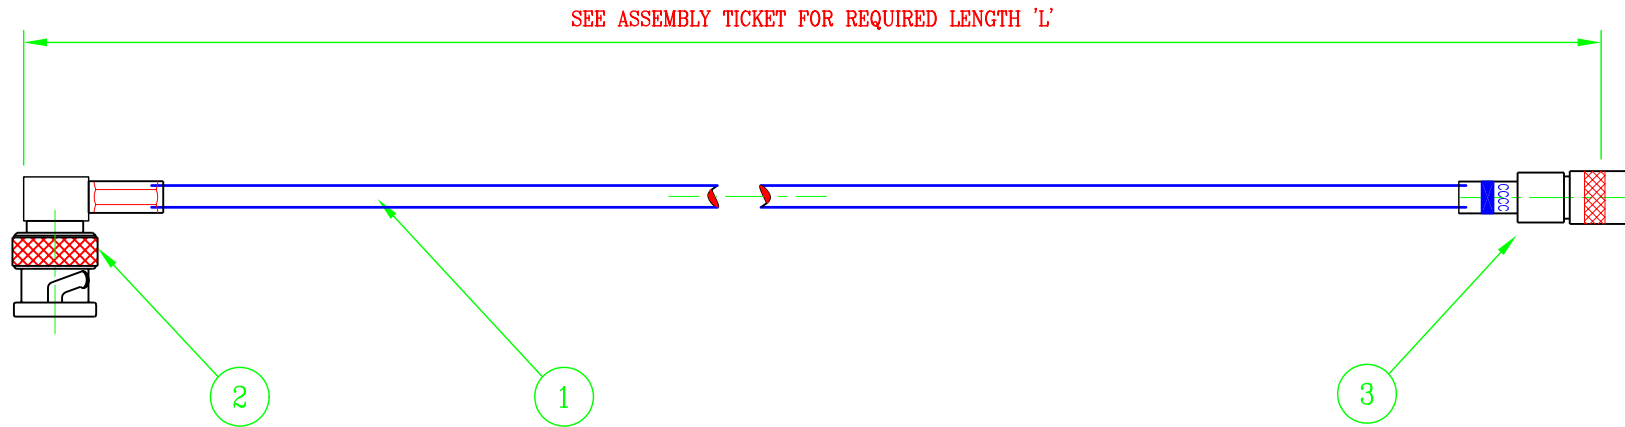

BT3002 Single Core HDC43/5FS Socket to BNC R/A Plug  
102-735

PARTS LIST

| ITEM No | FCA | DESCRIPTION                           | QTY |
|---------|-----|---------------------------------------|-----|
| 1       |     | CABLE COAXIAL BT3002 SINGLE CORE.     | A/R |
| 2       |     | CONNECTOR RIGHT ANGLE BNC CRIMP PLUG. | 1   |
| 3       |     | CONNECTOR HDC43/5FS SOCKET            | 1   |
|         |     |                                       |     |
|         |     |                                       |     |