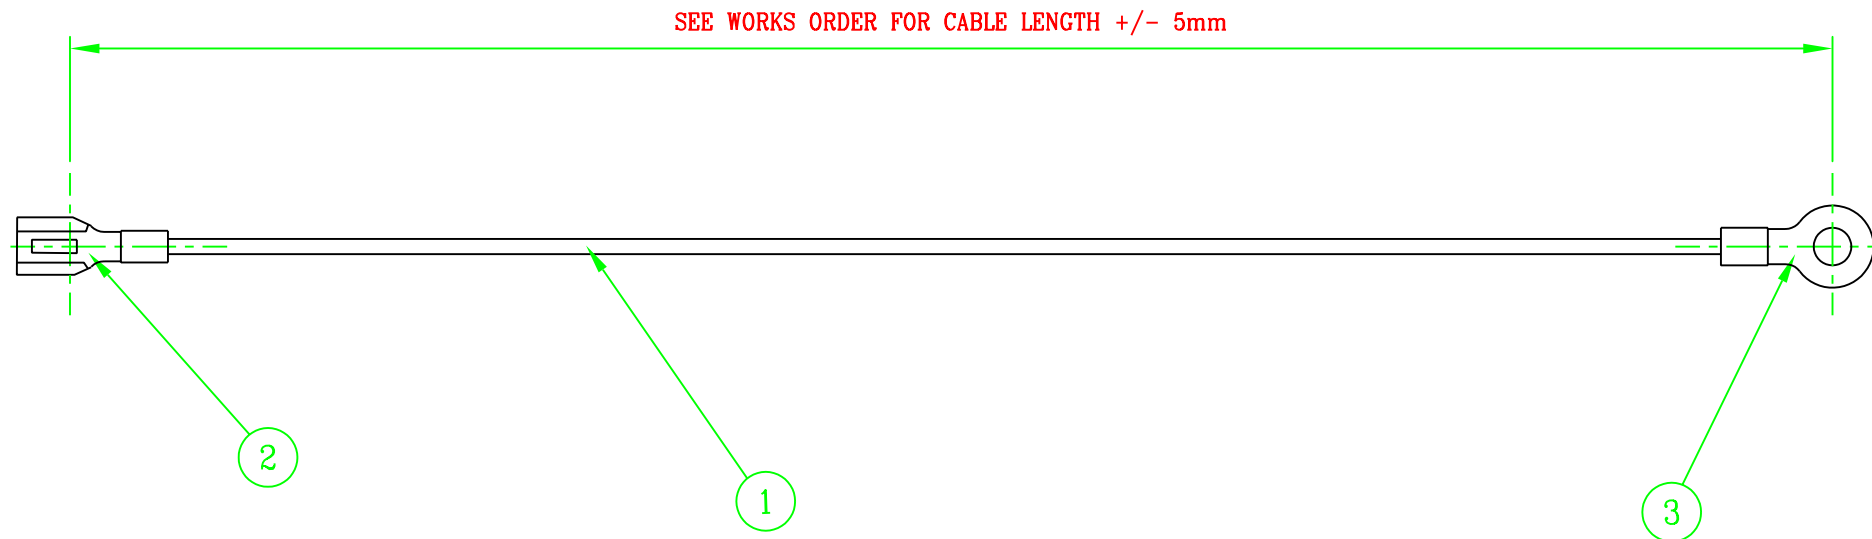

Female Spade Terminal Uninsulated M6 Ring to Earth Cable Assembly CC447

	ITEM No	DESCRIPTION	PART No	QTY
WIR633	1	1.5mm. TRI-RATED GRN/YELLOW CABLE.		1
TER006	2	FEMALE SPADE TERMINAL BLUE.		1
TER654	3	M6 UNINSULATED RING TERMINAL.		1