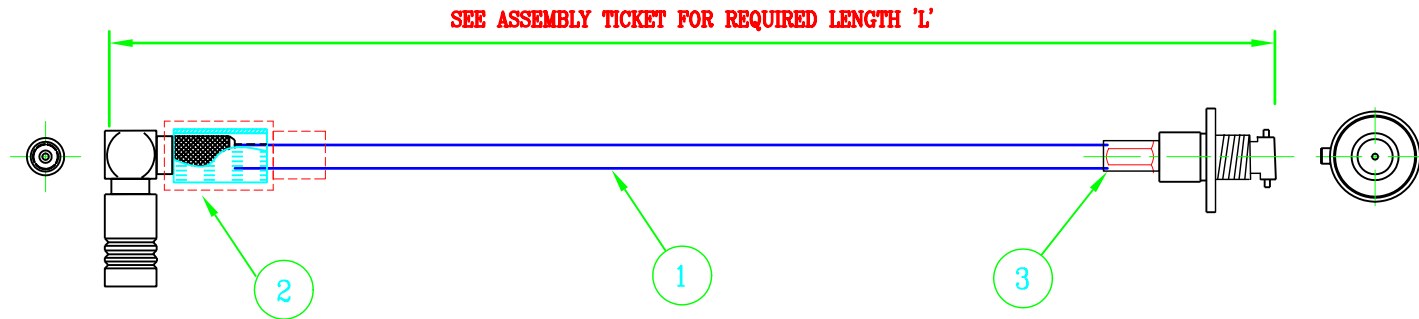

SMB R/A Plug to BNC Bulkhead Socket Using BT3002

102-709

PARTS LIST

ITEM No	FCA	DESCRIPTION	QTY
1		CABLE COAXIAL BT3002 .	A/R
2		CONNECTOR R/A SMB JACK	1
3		BNC BULKHEAD SOCKET	1

Unit 10, The Dencora Centre, Campfield Road, St. Albans, Herts AL1 5HN, UK.