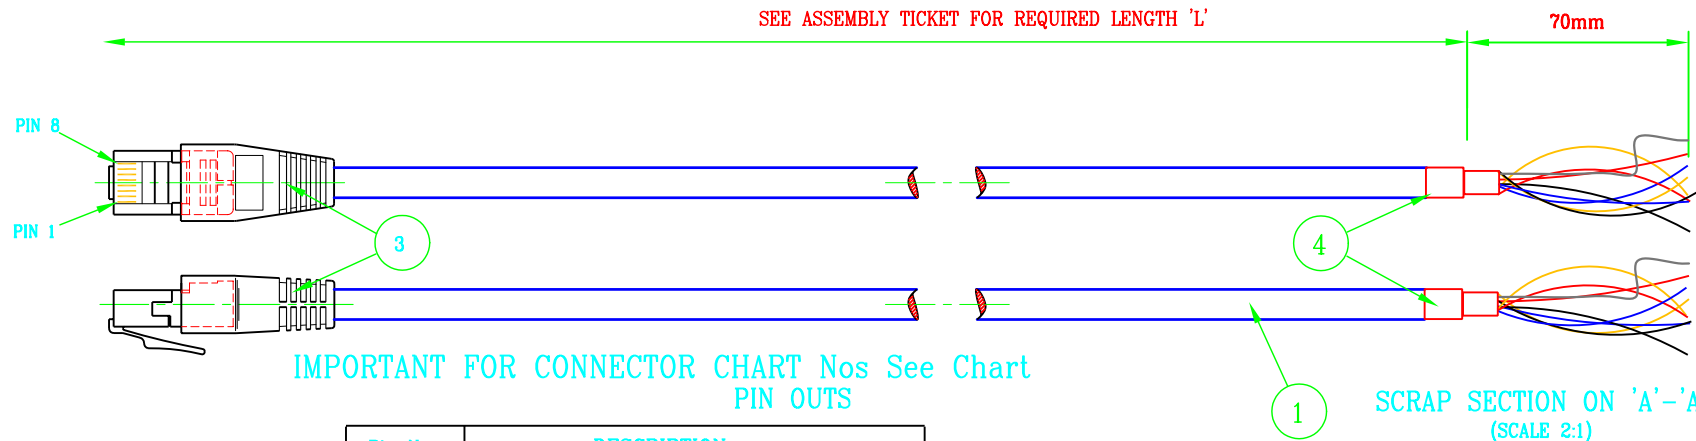

RJ45 Cat.5e FTP Single Ended RJ45

145-352

Pin No	DESCRIPTION
1	White / Orange
2	Orange / White
3	White / Green
4	Blue / White
5	White / Blue
6	Green / White
7	White / Brown
8	Brown / White

PARTS LIST

ITEM	PART No	DISCRIPTION
1]		CAT5e FTP WITH DRAIN WIRE
2]		SHIELDED RJ45
3]		RJ45 GREY BOOT
4]		Heat shrink sleeve 18mm long