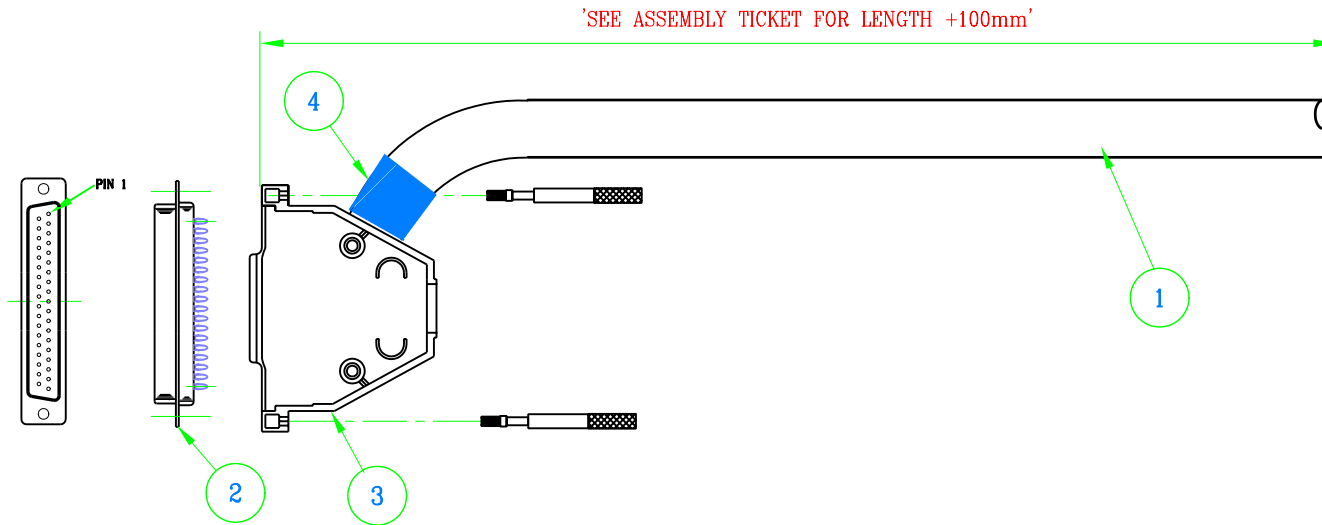

37 Way D Type O/E Using Belden 8148 Computer Cable

145-206

WIRE LIST

37 WAY D-TYPE FEMALE	
PIN No	WIRE COLOUR
1	WHITE/BLUE
2	WHITE/ORANGE
3	WHITE/GREEN
4	WHITE/BROWN
5	WHITE/GREY
6	RED/BLUE
7	RED/ORANGE
8	RED/GREEN
9	RED/BROWN
10	RED/GREY
11	BLACK/BLUE
12	BLACK/ORANGE
13	BLACK/GREEN
14	BLACK/BROWN
15	BLACK/GREY
16	YELLOW/BLUE
17	YELLOW/ORANGE
18	YELLOW/GREEN
19	BLUE/WHITE
20	ORANGE/WHITE
21	GREEN/WHITE
22	BROWN/WHITE
23	GREY/WHITE
24	BLUE/RED
25	ORANGE/RED
26	GREEN/RED
27	BROWN/RED
28	GREY/RED
29	BLUE/BLACK
30	ORANGE/BLACK
31	GREEN/BLACK
32	BROWN/BLACK
33	GREY/BLACK
34	BLUE/YELLOW
35	ORANGE/YELLOW
36	GREEN/YELLOW
37	N/C

PARTS LIST

ITEM No	FCA	DESCRIPTION	QTY
1		18 PAIR BELDEN 8148 COMPUTER CABLE	A/R
2		37 WAY D TYPE PLUG	1
3		37 WAY D TYPE MET/PLASTIC HOOD	1
4		HEATSHRINK SLEEVE	40mm