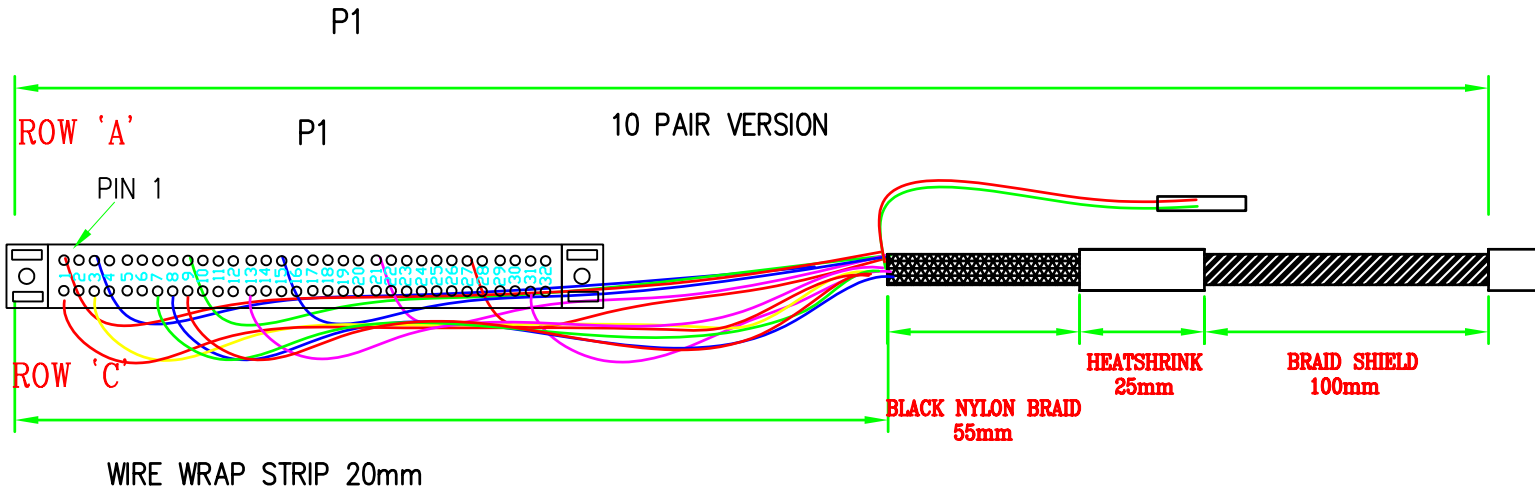

# 64 Way Euro Connector Open Ended Using 10 Pair

145-376

ITEM	FCA	DESCRIPTION	QTY
1			
2		EURO CONNECTOR 64 WAY	1
3		BLACK NYLON BRAID 55mm	1
4		HEATSHRINK 25mm	1
5		HEATSHRINK 25mm	1
6			
7			
8			
9			

ROW A	PIN No	ROW C	PIN No
RED/BLUE	1	BLUE/RED	1
N/C	2	N/C	2
WHITE/GREY	3	GREY/WHITE	3
N/C	4	N/C	4
N/C	5	N/C	5
BROWN/RED	6	N/C	6
N/C	7	RED/BROWN	7
N/C	8	N/C	8
WHITE/BROWN	9	BROWN/WHITE	9
N/C	10	N/C	10
N/C	11	N/C	11
N/C	12	N/C	12
N/C	13	GREEN/RED	13
N/C	14	N/C	14
WHITE/GREEN	15	GREEN/WHITE	15
N/C	16	N/C	16
N/C	17	N/C	17
N/C	18	N/C	18
N/C	19	RED/GREEN	19
N/C	20	N/C	20
WHITE/ORANGE	21	ORANGE/WHITE	21
N/C	22	N/C	22
N/C	23	N/C	23
N/C	24	N/C	24
N/C	25	ORANGE/RED	25
N/C	26	N/C	26
WHITE/BLUE	27	BLUE/WHITE	27
N/C	28	N/C	28
N/C	29	N/C	29
N/C	30	N/C	30
N/C	31	RED/ORANGE	31
N/C	32	N/C	32