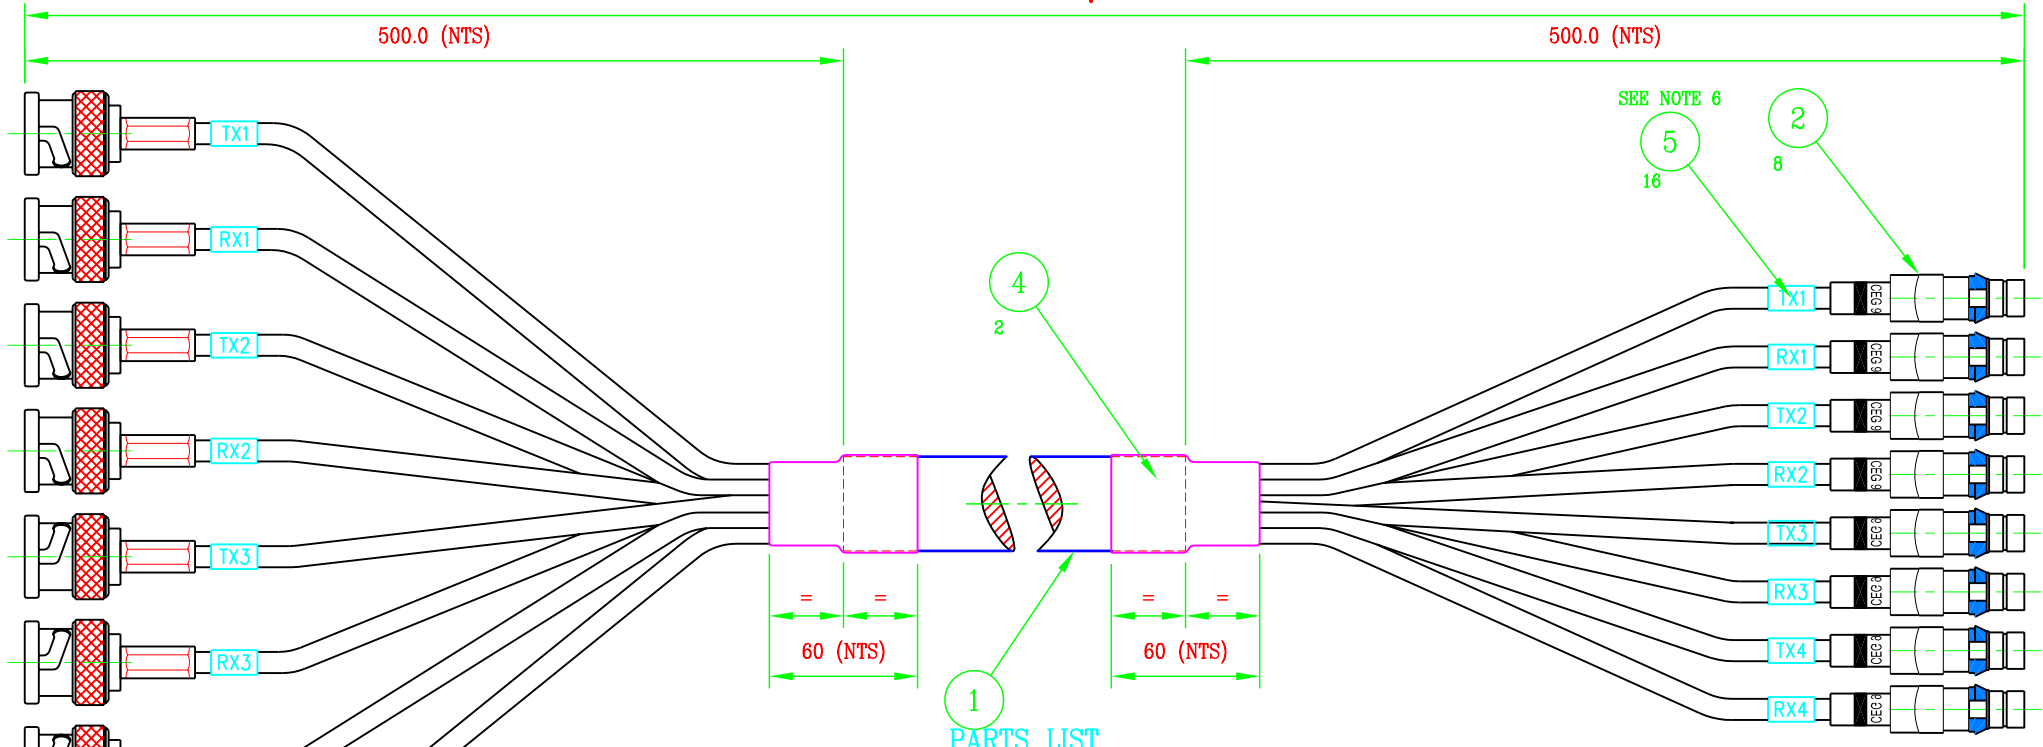

# BT3002 8 Core with BNC to HDC Type 43 Cable Assembly

102-601

SEE ASSEMBLY TICKET FOR REQUIRED LENGTH 'L'

### PARTS LIST

ITEM No	FCA	DESCRIPTION	QTY
1		75 $\Omega$ CABLE COAXIAL BT3002 8 CORE.	A/R
2		CONNECTOR HDC TYPE 43 QT.	8
3		CONNECTOR BNC.	8
4		HEAT SHRINK SLEEVE 60.0mm. LONG.	2
5		LABEL WRAP AROUND WHITE.	16