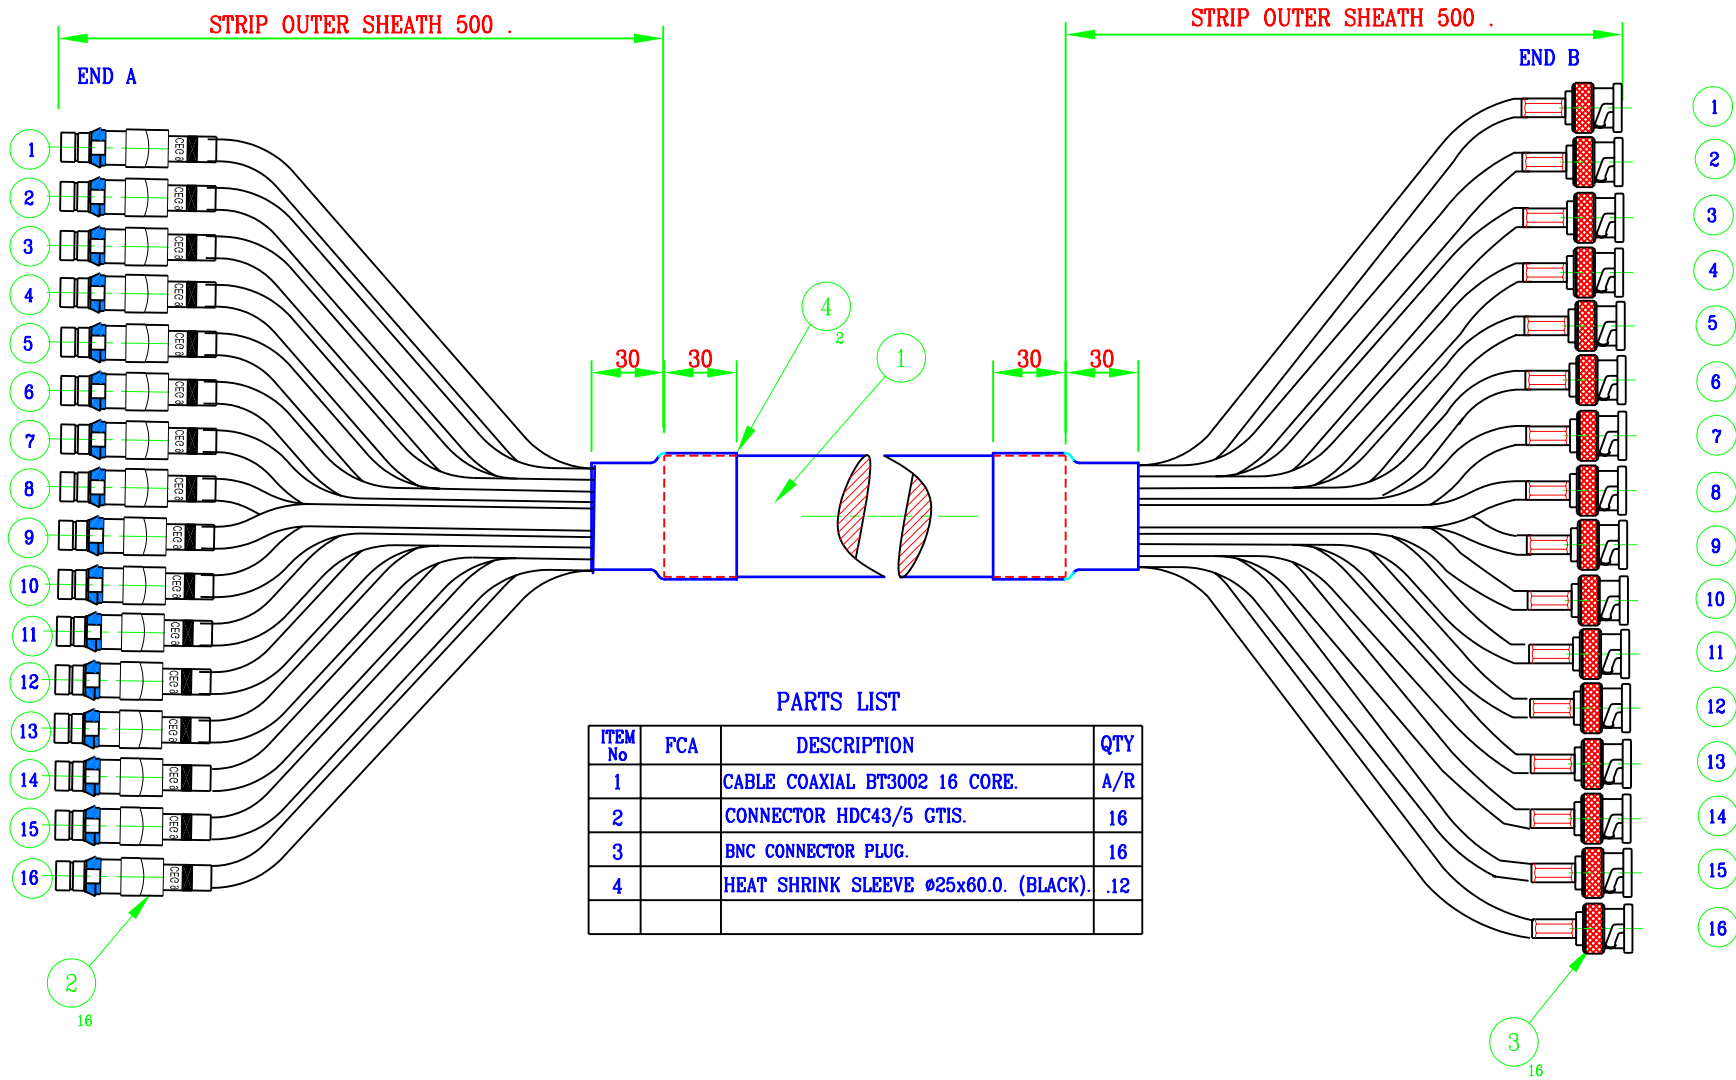

# BT3002 16 Core HDC Type 43 to BNC Plug. Cable Assembly

102-405

Unit 10, The Dencora Centre, Campfield Road, St. Albans, Herts AL1 5HN, UK.

Ph: +44 (0)1727 845750 info@gemcable.co.uk www.gemcable.co.uk

GEM Cable Solutions Registered in England. Company No. 5151023. VAT No. 842 7426 21 ©2010