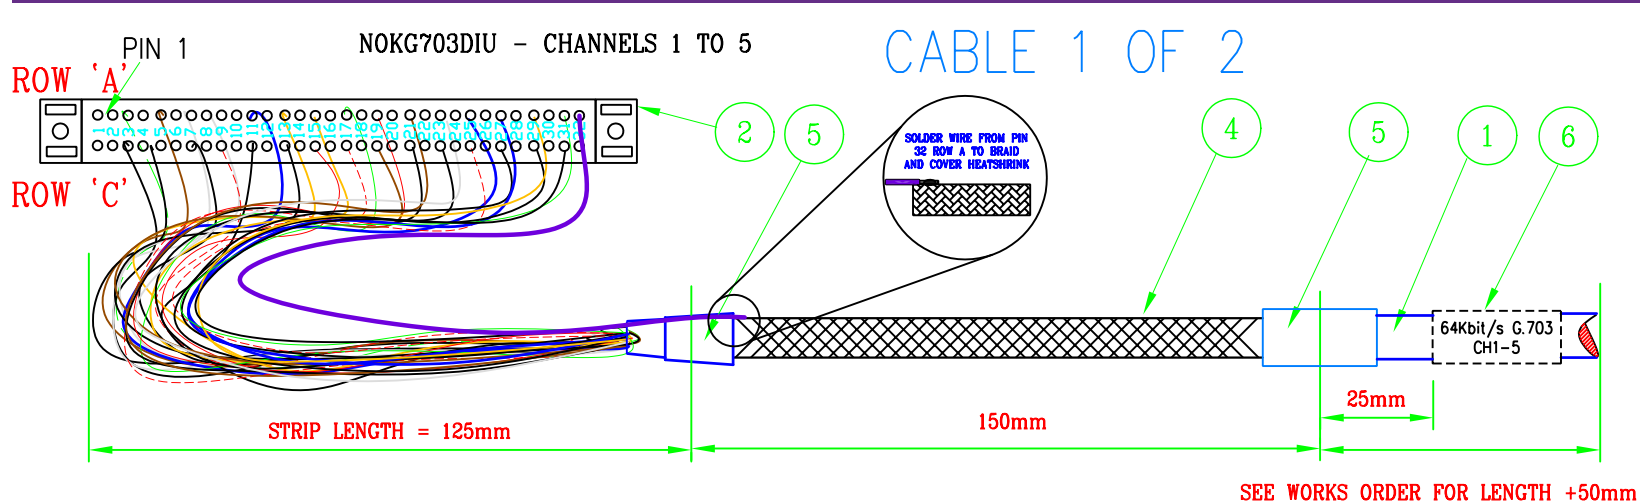

64 Way Euro Connector O/E Using CW1308 20 Pair NOKG703DIU

145-389

WIRE LIST

64 WAY EURO CONNECTOR USING 20 PAIR CW1308

'C' ROW	PIN No	'A' ROW
GREY/YELLOW	1	YELLOW/GREY
BROWN/YELLOW	2	YELLOW/BROWN
BROWN/YELLOW	3	YELLOW/GREEN
ORANGE/YELLOW	4	YELLOW/ORANGE
N/C	5	N/C
N/C	6	N/C
BLUE/YELLOW	7	YELLOW/BLUE
GREY/BLACK	8	BLACK/GREY
BROWN/BLACK	9	BLACK/BROWN
GREEN/BLACK	10	BLACK/GREEN
N/C	11	N/C
N/C	12	N/C
N/C	13	N/C
ORANGE/BLACK	14	BLACK/ORANGE
BLUE/BLACK	15	BLACK/BLUE
GREY/RED	16	RED/GREY
BROWN/RED	17	RED/BROWN
N/C	18	N/C
N/C	19	N/C
GREEN/RED	20	RED/GREEN
ORANGE/RED	21	RED/ORANGE
BLUE/RED	22	RED/BLUE
GREY/WHITE	23	WHITE/GREY
N/C	24	N/C
N/C	25	N/C
BROWN/WHITE	26	WHITE/BROWN
GREEN/WHITE	27	WHITE/GREEN
ORANGE/WHITE	28	WHITE/ORANGE
BLUE/WHITE	29	WHITE/BLUE
N/C	30	N/C
N/C	31	N/C
N/C	32	PURPLE

'C' ROW 'A' ROW