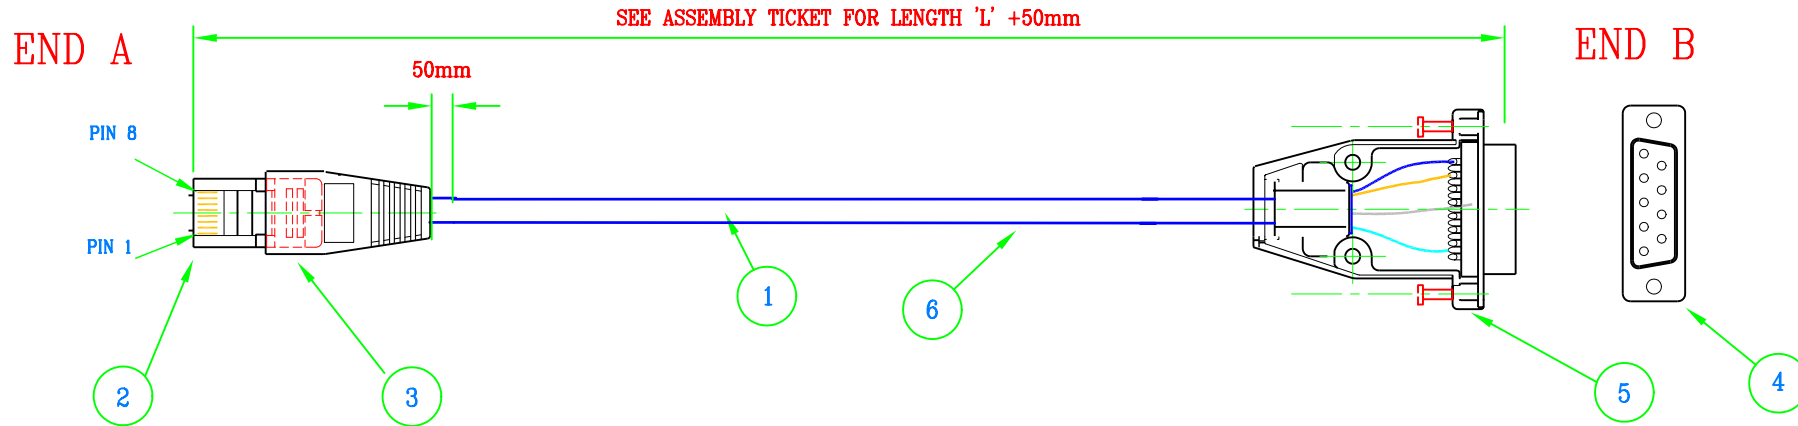

# RJ45 Shielded to 9 Way D-Type Female Using Cat5e FTP Stranded

145-321

## PARTS LIST

ITEM No	FCA	DESCRIPTION	QTY
1		CAT5e FTP STRANDED	A/R
2		RJ45 SHIELDED.	1
3		GREY BOOT FOR RJ45	1
4		9 WAY D TYPE FEMALE.	1
5		9 WAY METAL BACKSHELL	1

RJ45	WIRE LIST	9 Way D
END A	WIRE COLOUR	END B
4	BLUE	2
6	GREEN	3
3	WHITE/GREEN	5
Shield	SCREEN	Shell