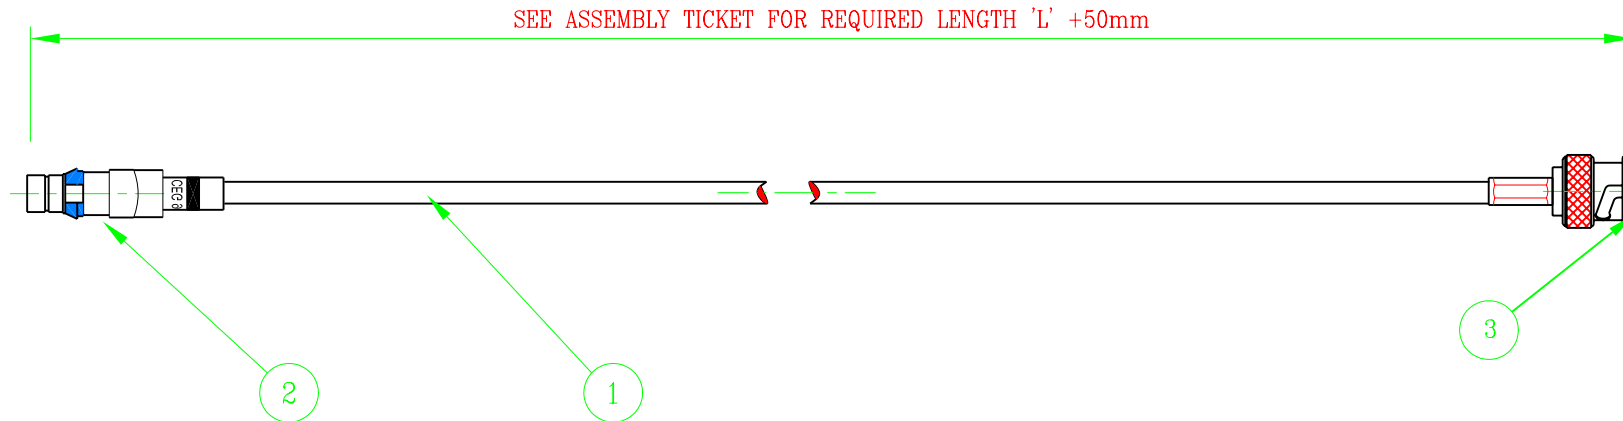

BT3002 Single Core HDC Type 43 Plug to BNC Plug Cable Assembly

102-717

PARTS LIST

| ITEM No | FCA | DESCRIPTION | QTY |
|---------|-----|-----------------------------------|-----|
| 1 | | CABLE COAXIAL BT3002 SINGLE CORE. | A/R |
| 2 | | CONNECTOR HDC43/5 GTIS. | 1 |
| 3 | | BNC CONNECTOR PLUG. | 1 |
| | | | |
| | | | |