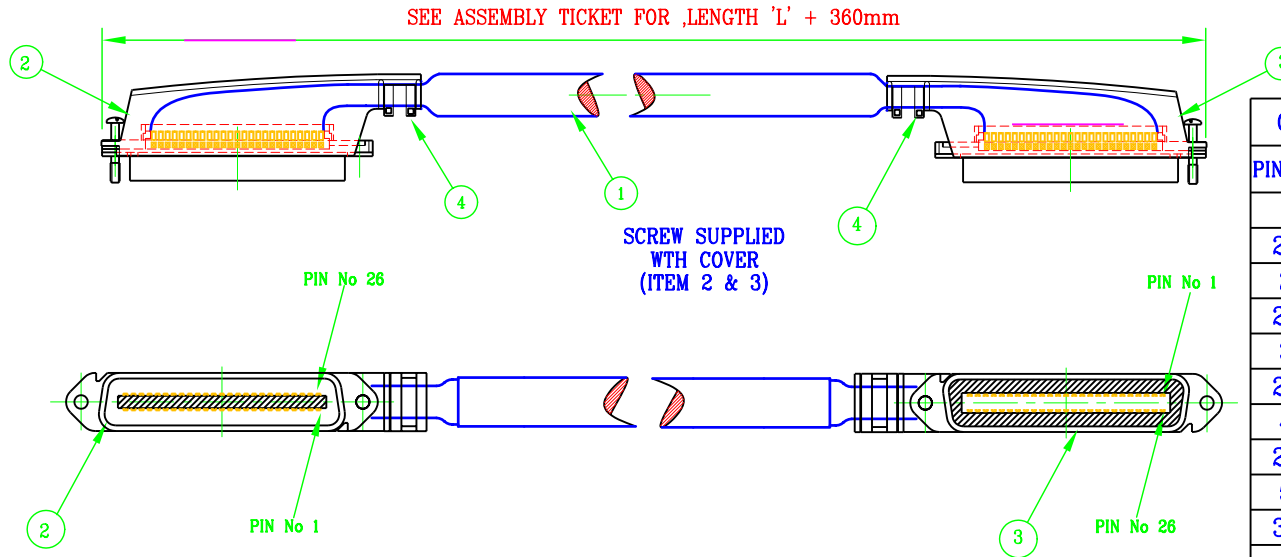

Male to Female 50 Way Telco Ampchamp Using Cat5 - 25 Pair

145-303

WIRE LIST

CONNECTOR 50 WAY AMPCHAMP		CONNECTOR 50 WAY AMPCHAMP	
PIN No	WIRE COLOUR	PIN No	WIRE COLOUR
1	BLUE/WHITE	38	BLACK/GREEN
26	WHITE/BLUE	14	BROWN/BLACK
2	ORANGE/WHITE	39	BLACK/BROWN
27	WHITE/ORANGE	15	GREY/BLACK
3	GREEN/WHITE	40	BLACK/GREY
28	WHITE/GREEN	16	BLUE/YELLOW
4	BROWN/WHITE	41	YELLOW/BLUE
29	WHITE/BROWN	17	ORANGE/YELLOW
5	GREY/WHITE	42	YELLOW/ORANGE
30	WHITE/GREY	18	GREEN/YELLOW
6	BLUE/RED	43	YELLOW/GREEN
31	RED/BLUE	19	BROWN/YELLOW
7	ORANGE/RED	44	YELLOW/BROWN
32	RED/ORANGE	20	GREY/YELLOW
8	GREEN/RED	45	YELLOW/GREY
33	RED/GREEN	21	BLUE/VIOLET
9	BROWN/RED	46	VIOLET/BLUE
34	RED/BROWN	22	ORANGE/VIOLET
10	GREY/RED	47	VIOLET/ORANGE
35	RED/GREY	23	GREEN/VIOLET
11	BLUE/BLACK	48	VIOLET/GREEN
36	BLACK/BLUE	24	BROWN/VIOLET
12	ORANGE/BLACK	49	VIOLET/BROWN
37	BLACK/ORANGE	25	GREY/VIOLET
13	GREEN/BLACK	50	VIOLET/GREY

PARTS LIST

ITEM No	FCA	DESCRIPTION	QTY
1		CABLE CAT5 UTP. 25 PAIR.	A/R
2		TELCO AMPCHAMP PLUG 50 WAY WITH COVER.	1
3		TELCO AMPCHAMP SOCKET 50 WAY WITH COVER	1
4		SMALL CABLE TIES BLACK 100mm	4
5		HEATSHRINK SLEEVE	80mm