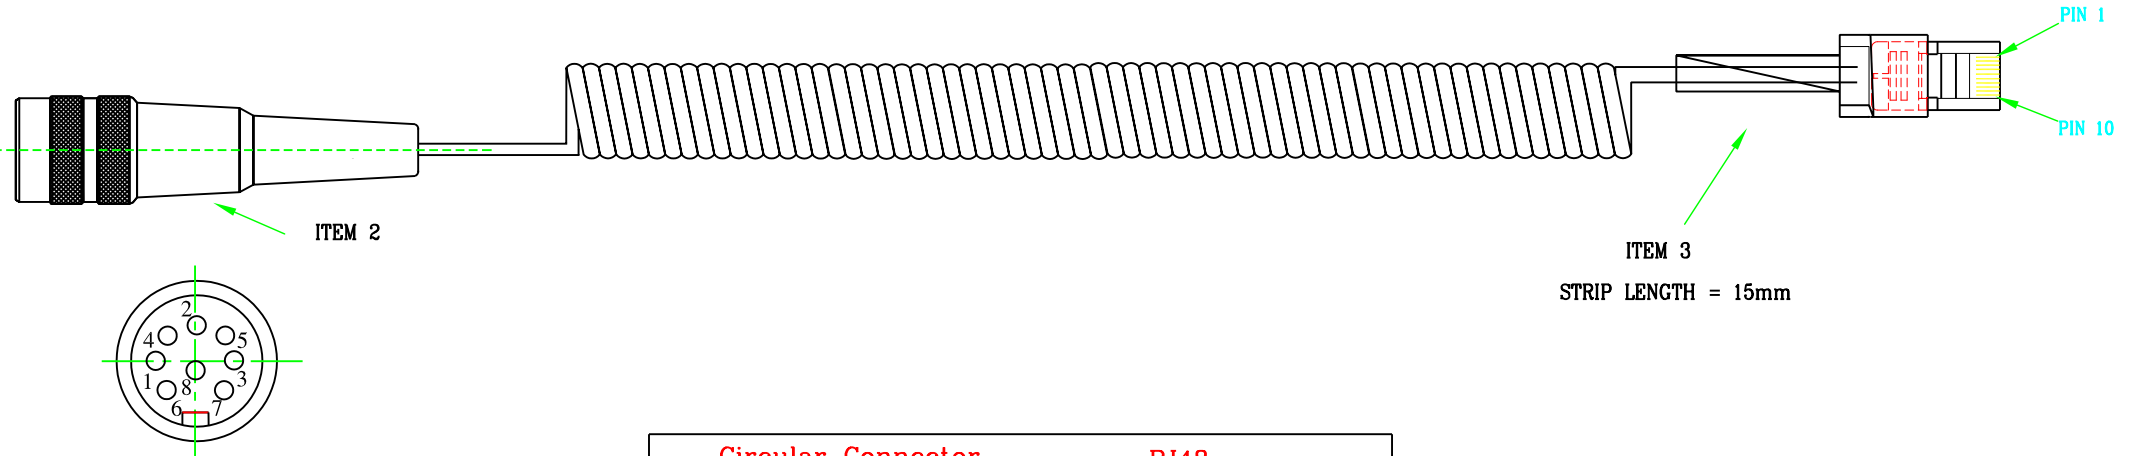

# FS Cable Spiral Cable Assembly Type 2

142-901

REAR VIEW

| Circular Connector |        | RJ48 |        |
|--------------------|--------|------|--------|
| PIN                | WIRE   | PIN  | WIRE   |
| 1                  | WHITE  | 1    | N/C    |
| 2                  | BROWN  | 2    | BLUE   |
| 3                  | YELLOW | 3    | GREY   |
| 4                  | GREEN  | 4    | WHITE  |
| 5                  | N/C    | 5    | BROWN  |
| 6                  | N/C    | 6    | GREEN  |
| 7                  | BLUE   | 7    | YELLOW |
| 8                  | GREY   | 8    | N/C    |
| BODY               | SHIELD | 9    | N/C    |
|                    |        | 10   | N/C    |