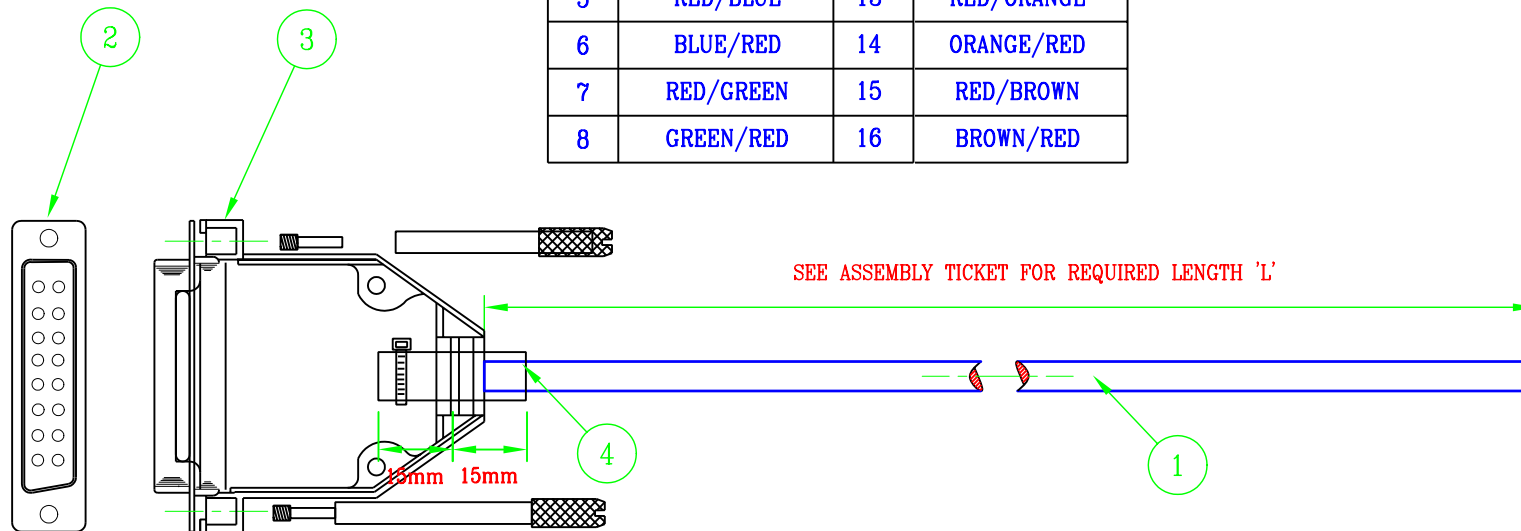

# Marconi LTU Assy (SMA 1/4 Series 3 Mux) Using Flat Edge D-Type)

148-123

PIN No	WIRE COLOUR	PIN No	WIRE COLOUR
1	WHITE/BLUE	9	WHITE/ORANGE
2	BLUE/WHITE	10	ORANGE/WHITE
3	WHITE/GREEN	11	WHITE/BROWN
4	GREEN/WHITE	12	BROWN/WHITE
5	RED/BLUE	13	RED/ORANGE
6	BLUE/RED	14 <td ORANGE/RED	
7	RED/GREEN	15	RED/BROWN
8	GREEN/RED	16	BROWN/RED

## PARTS LIST

ITEM No	FCA	DESCRIPTION	QTY
1		10 PAIR 120 ohm.	A/R
2		16 WAY D SOCKET - FLAT EDGE CRIMP.	1
3		16 WAY D METAL HOOD.	1
4		HEATSHRINK SLEEVE.	A/R

Unit 10, The Dencora Centre, Campfield Road, St. Albans, Herts AL1 5HN, UK.